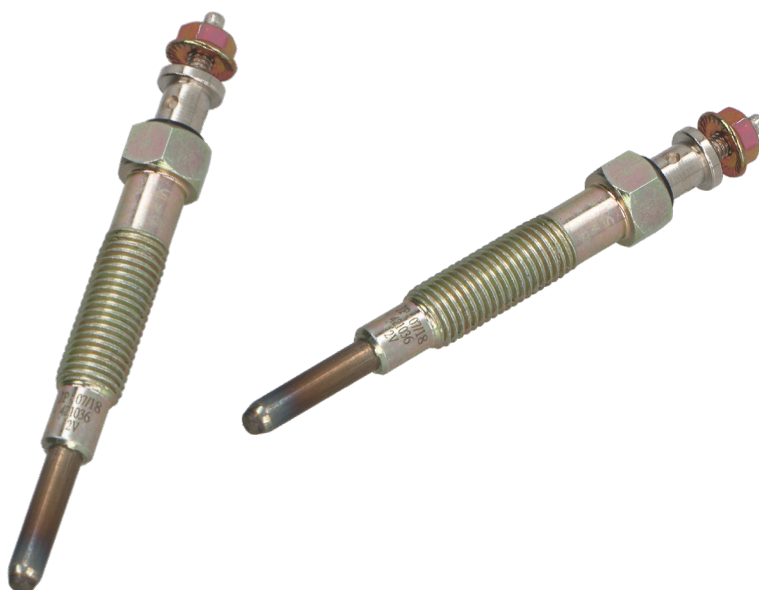

GLOW PLUGS
CANDELETTE

www.japanparts.eu

CATALOGUE
FOR CARS AND
COMMERCIAL VEHICLES

CATALOGO
PER AUTOMOBILI E VEICOLI
COMMERCIALI

GLOW PLUGS

CANDELETTE

CE-000

MD050212