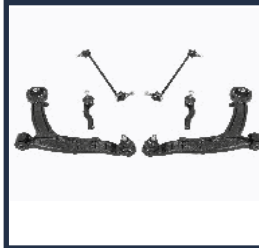

FIAT PANDA (169) 1.1
FIAT PANDA (169) 1.2
FIAT PANDA (169) 1.2 4x4
FIAT PANDA (169) 1.2 LPG
FIAT PANDA (169) 1.3 D 16V Multijet 4x4
FIAT PANDA (169) 1.3 D Multijet
FIAT PANDA (169) 1.3 D Multijet 4x4
FIAT PANDA (169) 1.4 8V Natural Power

SKS-0202

51795269