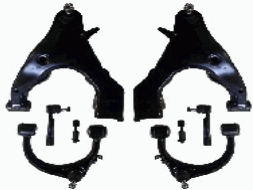

TOYOTA LAND CRUISER 100 (UZJ100) 4.2 TD (HDJ100_)
TOYOTA LAND CRUISER 100 (UZJ100) 4.7
TOYOTA LAND CRUISER 100 (UZJ100) 4.7 (UZJ100_)

SKS-203

4333009070