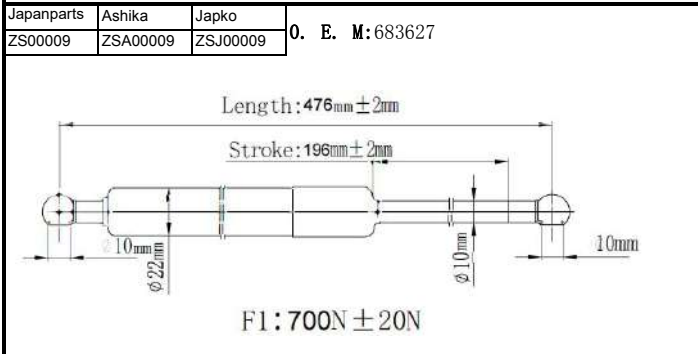

**QUALITY TESTED
GAS SPRING AND
POWER
LIFTGATE STRUTS
TECNICAL
DRAWINGS**

www.japanparts.eu

CATALOGUE
FOR CARS AND
COMMERCIAL VEHICLES

CATALOGO
PER AUTOMOBILI E VEICOLI
COMMERCIALI

Japanparts	Ashika	Japko
ZS00013	ZSA00013	ZSJ00013