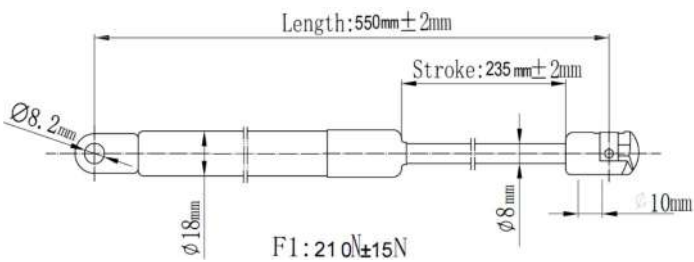

Japanparts	Ashika	Japko
ZS02015	ZSA02015	ZSJ02015

O. E. M.: 60567383