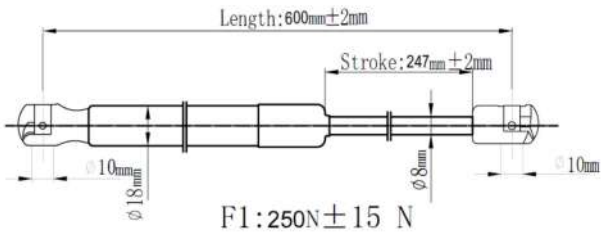

Japanparts	Ashika	Japko
ZS02011	ZSA02011	ZSJ02011

O. E. M.: 60688574