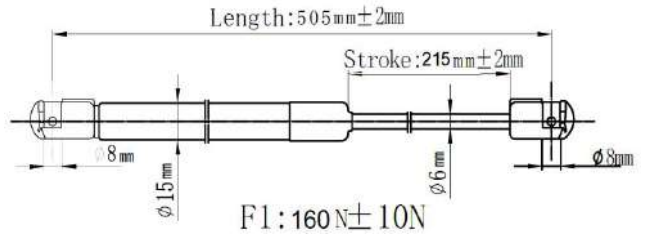

Japanparts	Ashika	Japko
ZS00014	ZSA00014	ZSJ00014

O. E. M: 15161943