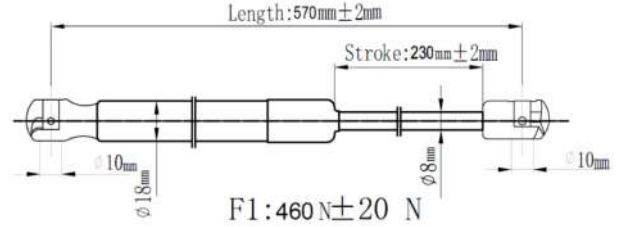

Japanparts	Ashika	Japko
ZS02034	ZSA02034	ZSJ02034

O. E. M.: 51242990136