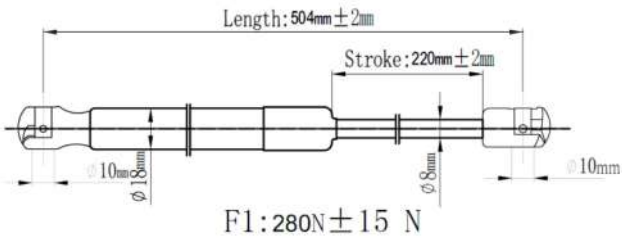

Japanparts	Ashika	Japko
ZS02035	ZSA02035	ZSJ02035

O. E. M.: ZS02035