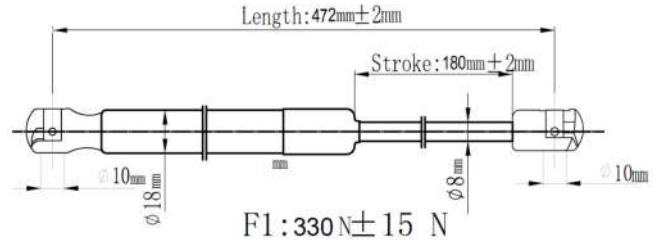

Japanparts	Ashika	Japko
ZS02032	ZSA02032	ZSJ02032

O. E. M.: 46744596