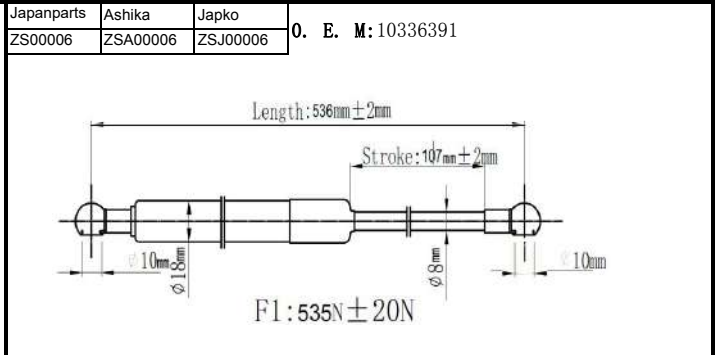

**QUALITY TESTED
GAS SPRING AND
POWER
LIFTGATE STRUTS
TECNICAL
DRAWINGS**

www.japanparts.eu

CATALOGUE
FOR CARS AND
COMMERCIAL VEHICLES

CATALOGO
PER AUTOMOBILI E VEICOLI
COMMERCIALI

Japanparts	Ashika	Japko
ZS00013	ZSA00013	ZSJ00013