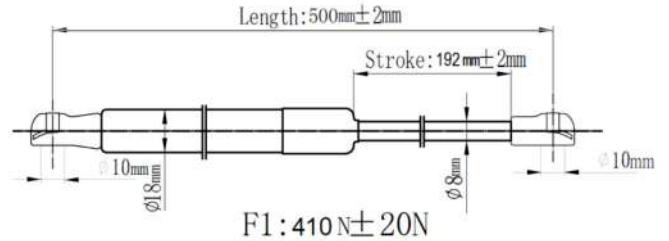

Japanparts	Ashika	Japko
ZS02012	ZSA02012	ZSJ02012

O. E. M.: 50509830