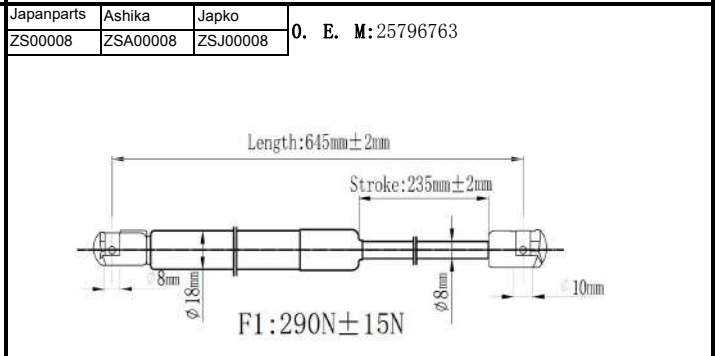

**QUALITY TESTED
GAS SPRING AND
POWER
LIFTGATE STRUTS
TECNICAL
DRAWINGS**

www.japanparts.eu

CATALOGUE
FOR CARS AND
COMMERCIAL VEHICLES

CATALOGO
PER AUTOMOBILI E VEICOLI
COMMERCIALI

Japanparts	Ashika	Japko
ZS00013	ZSA00013	ZSJ00013