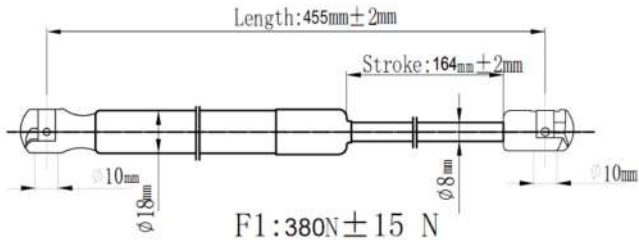

Japanparts	Ashika	Japko
ZS02031	ZSA02031	ZSJ02031

O. E. M.: 46524678