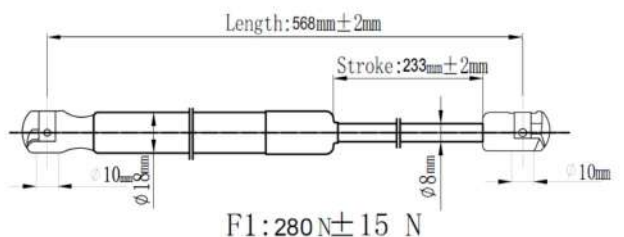

Japanparts	Ashika	Japko
ZS02042	ZSA02042	ZSJ02042

O. E. M.: 673986