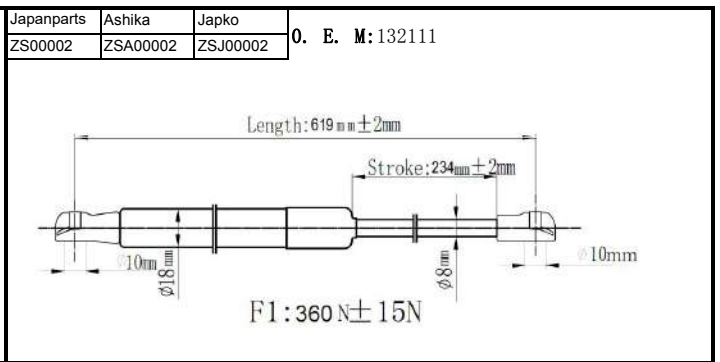

**QUALITY TESTED
GAS SPRING AND
POWER
LIFTGATE STRUTS
TECNICAL
DRAWINGS**

www.japanparts.eu

CATALOGUE
FOR CARS AND
COMMERCIAL VEHICLES

CATALOGO
PER AUTOMOBILI E VEICOLI
COMMERCIALI

Japanparts	Ashika	Japko
ZS00013	ZSA00013	ZSJ00013