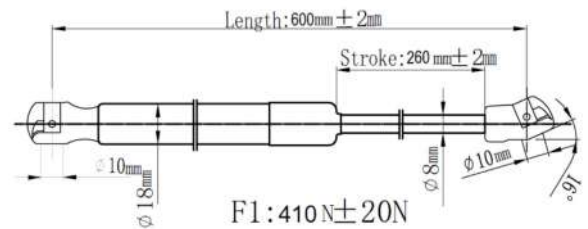

Japanparts	Ashika	Japko
ZS02050	ZSA02050	ZSJ02050

O. E. M.: 487670