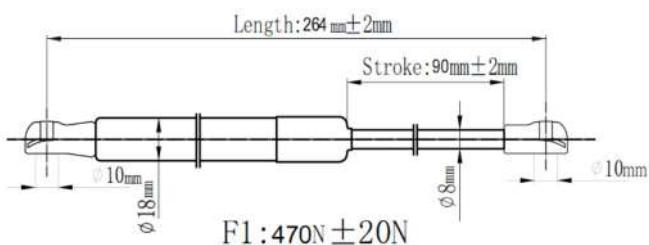

Japanparts	Ashika	Japko
ZS02017	ZSA02017	ZSJ02017

O. E. M.: 60630457