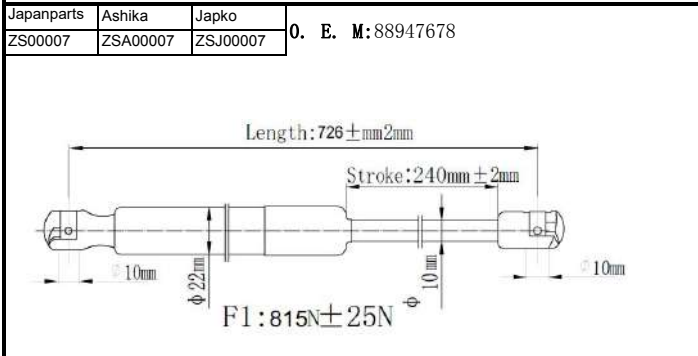

**QUALITY TESTED
GAS SPRING AND
POWER
LIFTGATE STRUTS
TECNICAL
DRAWINGS**

www.japanparts.eu

CATALOGUE
FOR CARS AND
COMMERCIAL VEHICLES

CATALOGO
PER AUTOMOBILI E VEICOLI
COMMERCIALI

Japanparts	Ashika	Japko
ZS00013	ZSA00013	ZSJ00013