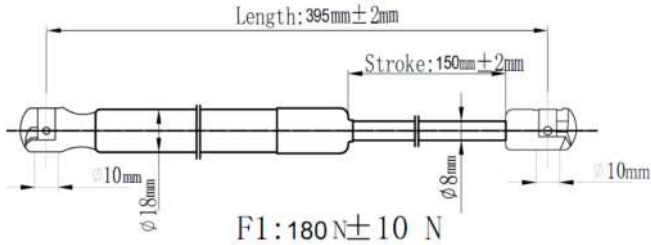

Japanparts	Ashika	Japko
ZS02045	ZSA02045	ZSJ02045

O. E. M.: