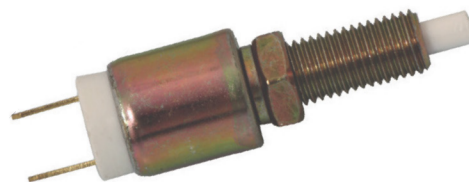

Japanparts®

**BRAKES LIGHT
SWITCHES
INTERRUTTORI
STOP**

www.japanparts.eu

CATALOGUE
FOR CARS AND
COMMERCIAL VEHICLES

CATALOGO
PER AUTOMOBILI E VEICOLI
COMMERCIALI

BRAKES LIGHT SWITCHES

INTERRUPTORI STOP

IS-101

25320-H1000

DAIHATSU TAFT 2.5 D 4x4 (F50, F55)
INNOCENTI MINI 0.55
INNOCENTI MINI 0.65

IS-102

25320-H8500

NISSAN PATROL Hardtop (K160) 3.2 TD (K160)
NISSAN PATROL Hardtop (K160) 3.3 D (K160)
NISSAN PATROL Hardtop (K260) 3.2 D
NISSAN PATROL Station Wagon (W160) 3.2 TD (W160)
NISSAN PATROL Station Wagon (W160) 3.3 D (W160)

IS-103

25320-01B00

NISSAN 200 SX (S14) 2.0 i 16V Turbo
NISSAN ALMERA I Hatchback (N15) 1.4
NISSAN ALMERA I Hatchback (N15) 1.6
NISSAN ALMERA I Hatchback (N15) 2.0 GT
NISSAN BLUEBIRD (910) 1.6
NISSAN BLUEBIRD (910) 2.0 D
NISSAN BLUEBIRD (T72, T12) 1.6