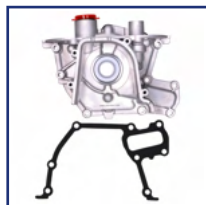

OP-00021

Oil Pump

FIAT DOBLO Cassone / Furgonato / Promiscuo (263)
FIAT DOBLO MPV / Space wagon (152, 263)
FIAT DOBLO Pianale piatto/Telaio (263)
OPEL COMBO Cassone / Furgonato / Promiscuo (X12)

OE
55256345

For OE number: 55256345
Pump Type: Rotor Pump
Supplementary Article/Supplementary Info 2:
With shaft oil seal
Supplementary Article/Supplementary Info:
with seal