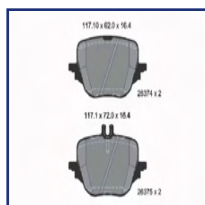

PP-0545AF

Brake Pad Set, disc brake

MERCEDES-BENZ CLASSE C (W206)
MERCEDES-BENZ CLASSE C T-MODEL (S206)
MERCEDES-BENZ CLASSE E (W214)
MERCEDES-BENZ CLASSE E All-Terrain (S214)
MERCEDES-BENZ CLASSE E T-Model (S214)
MERCEDES-BENZ CLASSE S (V223)

OE

0004204103
0004204203
0004209305
0004209405
0004209505
A0004204103

Brake System: ZF
Height 1 [mm]: 62
Height 2 [mm]: 72
Thickness [mm]: 16,4
Wear Warning Contact: Prepared for wear indicator
Width [mm]: 117,1
WVA Number: 26374
WVA Number: 26375