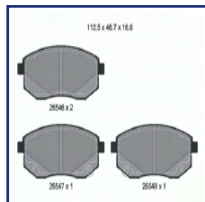

Brake system

PA-0746AF

Brake Pad Set, disc brake

DACIA SPRING

OE
410609323R

Brake System: TRW
Height [mm]: 46,5
Supplementary Article/Supplementary Info:
With accessories
Thickness [mm]: 16,6
Wear Warning Contact: With acoustic wear warning
Width [mm]: 112,3
WVA Number: 26546
WVA Number: 26547
WVA Number: 26548