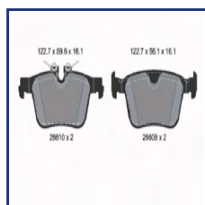

PP-0332AF

Brake Pad Set, disc brake

VOLVO C40
VOLVO EC40 (539)
VOLVO EX40 (536)
VOLVO S60 III (224)
VOLVO S90 II
VOLVO V60 II (225)

OE

32287447
32379535

Brake System: Teves
Fitting Position: Rear Axle
Height 1 [mm]: 59,6
Height 2 [mm]: 56,1
Thickness [mm]: 16,1
Wear Warning Contact: Prepared for wear indicator
Width [mm]: 122,7
WVA Number: 26609
WVA Number: 26610