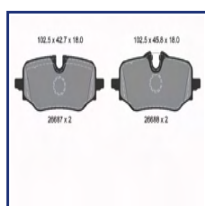

PP-0129AF

Brake Pad Set, disc brake

BMW 1 (F70)
BMW 2 Active Tourer (U06)
BMW X1 (U11)
BMW X2 (U10)
MINI MINI ACEMAN (J05)
MINI MINI COOPER (J01)

OE
34208834998
8834998

Brake System: ZF
Height 1 [mm]: 42,7
Height 2 [mm]: 45,8
Thickness [mm]: 18
Wear Warning Contact: Prepared for wear indicator
Width [mm]: 102,2
WVA Number: 26687
WVA Number: 26688