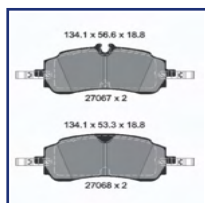

PP-0041AF

Brake Pad Set, disc brake

FORD TOURNEO CUSTOM V710 Autobus (NXN)
FORD TRANSIT CUSTOM V710 Autobus
FORD TRANSIT CUSTOM V710 Furgonato (NRN)

OE
2712621
2775879
KTPZ312M008AB

Height [mm]: 56,6
Thickness [mm]: 18,8
Width [mm]: 134,1
WVA Number: 27067
WVA Number: 27068