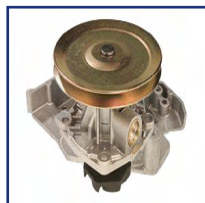

PQ-0233

Water Pump

FIAT TEMPRA (159)
FIAT TEMPRA S.W. (159)
FIAT TIPO (160)
FIAT UNO (146A/E)

OE

71737970
7630343
7691048
7719918
7737257
7784975

Operating Mode: Mechanical
Supplementary Article/Supplementary Info 2:
Without cover
Supplementary Article/Supplementary Info:
with seal
Water Pump Pulley [mm]: 125
Water Pump Type: For v-ribbed belt use