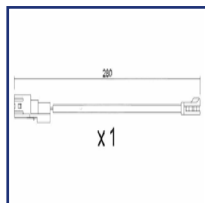

Brake system

BPW-334

FORD TRANSIT COURIER Cassone/Limousine spaziosa

Warning Contact, brake pad wear

OE

2686627

2686641

Brake Type: Disc Brake
Fitting Position: Front Axle
Length [mm]: 280
Paired article numbers: 50-00-0166
Paired article numbers: 500166
Paired article numbers: PA-0166AF