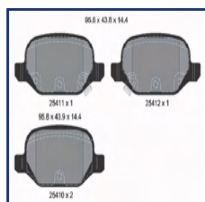

PP-0224AF

Brake Pad Set, disc brake

FIAT 500 (312)
FIAT 500X

OE
68206120AA
K68088919AB

Brake System: Lucas
Height [mm]: 43,8
Number of Wear Indicators: 2
Thickness [mm]: 14,4
Wear Warning Contact: With acoustic wear warning
Width [mm]: 95,6
WVA Number: 25410
WVA Number: 25411
WVA Number: 25412