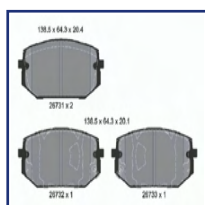

PA-K48AF

Brake Pad Set, disc brake

HYUNDAI TUCSON (NX4E, NX4A)
KIA SPORTAGE V (NQ5)

OE
58101R2A10

Brake System: Sumitomo
Height [mm]: 64,3
Thickness/Strength 1 [mm]: 20,1
Thickness/Strength 2 [mm]: 20,4
Wear Warning Contact: With acoustic wear warning
Width [mm]: 138,5
WVA Number: 26731
WVA Number: 26732
WVA Number: 26733