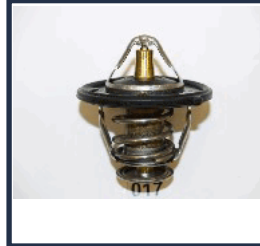

VA-017

19300PR7A01

HONDA ACCORD VI Coupé (CG) 3.0 V6
24V
HONDA ACCORD VII (CL) 2.2 i-CTDi
HONDA ACCORD VII Tourer (CM) 2.2
i-CTDi
HONDA CR-V II (RD_) 2.2 CTDi
HONDA CROSSTOUR 3.5 4WD
HONDA FR-V (BE) 2.2 i CTDi
HONDA NSX Cabriolet (NA) 3.0 24V Vtec