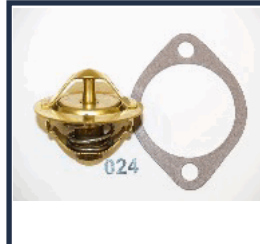

VA-024

2550033060

HYUNDAI PONY / EXCEL Tre volumi
(X-2) 1.3
HYUNDAI PONY / EXCEL Tre volumi
(X-2) 1.5 i
HYUNDAI SONATA II (Y-2) 2.4 i
HYUNDAI SONATA III (Y-3) 1.8 i