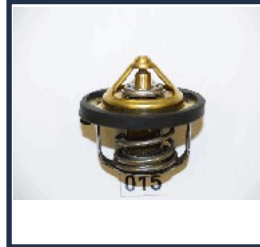

VA-015

1634187789

HONDA ACCORD II (AC, AD) 1.6 EX (AC)
HONDA ACCORD II (AC, AD) 1.8 EX (AD)
HONDA ACCORD II Hatchback (AC, AD)
1.6 EX (AC)
HONDA ACCORD II Hatchback (AC, AD)
1.8 EX (AD)
HONDA ACCORD III (CA) 1.6 L (CA4)
HONDA ACCORD III (CA) 2.0 EX (CA5)
HONDA ACCORD III (CA) 2.0 EXi (CA5)