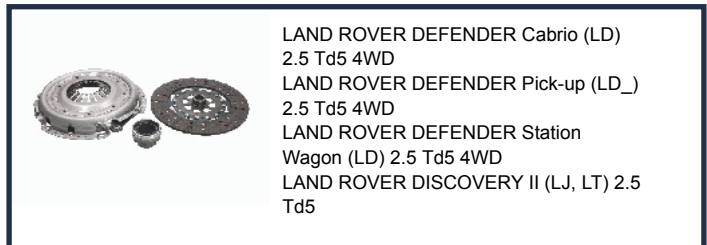

KF-L04

FTC5200

LAND ROVER DEFENDER Cabrio (LD) 2.5 Td5 4WD
LAND ROVER DEFENDER Pick-up (LD_) 2.5 Td5 4WD
LAND ROVER DEFENDER Station Wagon (LD) 2.5 Td5 4WD
LAND ROVER DISCOVERY II (LJ, LT) 2.5 Td5

CLUTCH KITS