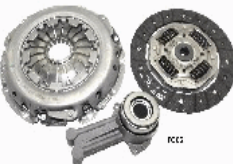

KF-FO02

1021237

FORD FOCUS (DAW, DBW) 1.4 16V
FORD FOCUS (DAW, DBW) 1.6 16V
FORD FOCUS (DAW, DBW) 1.6 16V Flexifuel
FORD FOCUS (DAW, DBW) 1.8 16V
FORD FOCUS (DAW, DBW) 1.8 16V BiFuel
FORD FOCUS Cassone / Furgonato / Promiscuo (DNW) 1.8