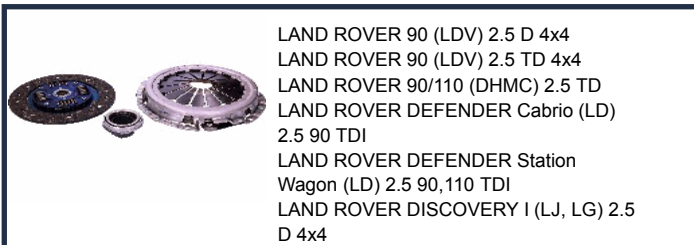

LAND ROVER 90 (LDV) 2.5 D 4x4
LAND ROVER 90 (LDV) 2.5 TD 4x4
LAND ROVER 90/110 (DHMC) 2.5 TD
LAND ROVER DEFENDER Cabrio (LD) 2.5 90 TDI
LAND ROVER DEFENDER Station Wagon (LD) 2.5 90, 110 TDI
LAND ROVER DISCOVERY I (LJ, LG) 2.5 D 4x4

KF-L04

FTC5200