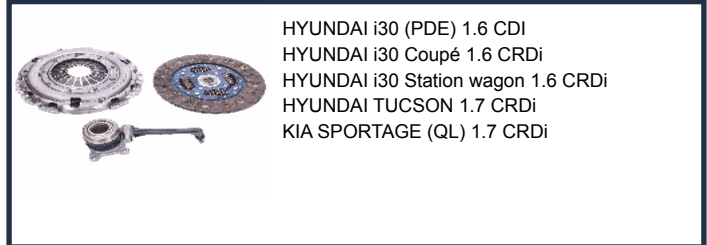

HYUNDAI i30 (PDE) 1.6 CDI
HYUNDAI i30 Coupé 1.6 CRDi
HYUNDAI i30 Station wagon 1.6 CRDi
HYUNDAI TUCSON 1.7 CRDi
KIA SPORTAGE (QL) 1.7 CRDi

KF-K53

41200-3C100