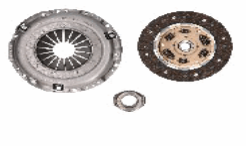

HONDA ACCORD VI (CG, CK) 1.8 i
HONDA ACCORD VI (CG, CK) 2.0 i
HONDA ACCORD VI Coupé (CG) 2.0 i
16V
HONDA ACCORD VI Hatchback (CH) 1.8 i
(CH6)

KF-494

22200PCX005