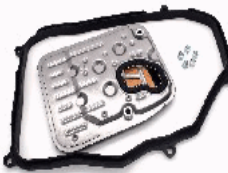

AUDI 100 (44, 44Q, C3) 1.8
AUDI 100 (44, 44Q, C3) 1.8 Cat.
AUDI 100 (44, 44Q, C3) 1.9
AUDI 100 (44, 44Q, C3) 2.0
AUDI 100 (44, 44Q, C3) 2.0 Cat.
AUDI 100 (44, 44Q, C3) 2.0 D
AUDI 100 (44, 44Q, C3) 2.0 D Turbo
AUDI 100 (44, 44Q, C3) 2.1

FT046

01F321371