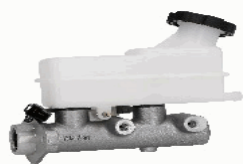

PF-H04

HR234360

HYUNDAI GALLOPER I 2.5 TD
HYUNDAI GALLOPER I 2.5 TD intercooler
HYUNDAI GALLOPER II (JK-01) 2.5 TD
HYUNDAI GALLOPER II (JK-01) 2.5 TD
intercooler

BRAKE MASTER CYLINDERS

POMPE FRENO

PF-H05

59140-4A000