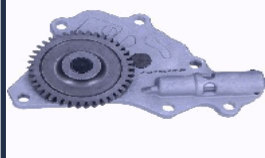

OP-IS04

8981281340

ISUZU D-MAX (8DH) 3.0 D
ISUZU D-MAX (8DH) 3.0 D 4x4
ISUZU D-MAX Pianale piatto/Telaio (8DH)
3.0 D 4 ruote motrici 4x4

OP-KI01

26100-4X140