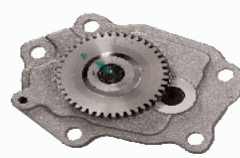

OP-NS01

15010-22J02

NISSAN PATROL GR I (Y60, GR) 2.8 TD (Y60A)
 NISSAN PATROL Hardtop (K260) 2.8 TD
 NISSAN PATROL Station Wagon (W260) 2.8 TD

OP-NS02

15010-43G03

CARBODIES FX FAIRWAY 2.7 TD
 FORD MAVERICK (UDS, UNS) 2.7 TD
 NISSAN CABSTAR 2.3D F22
 NISSAN CABSTAR 2.5D F22
 NISSAN CABSTAR Pianale piatto/Telaio (F22, H40) 2.5 TD (F22)
 NISSAN CABSTAR Pianale piatto/Telaio (F22, H40) 2.7 TD (F22)
 NISSAN CABSTAR Pick-up 90.32 (TLO)