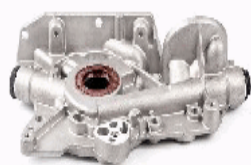

OP-OP10

0646001

OPEL ASTRA F (56_, 57_) 1.8 i
OPEL ASTRA F (56_, 57_) 1.8 i 16V
OPEL ASTRA F (56_, 57_) 2.0 i
OPEL ASTRA F (56_, 57_) 2.0 i 16V
OPEL CALIBRA A (85_) 2.0 i 16V
OPEL CALIBRA A (85_) 2.0 i 16V 4x4
OPEL KADETT E 2 volumi /Coda spiovente (33_, 34_, 43_, 2.0 GSI 16V