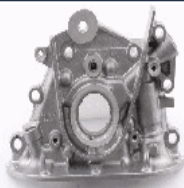

OP-TY02

15100-15040

TOYOTA CARINA E (_T19_) 1.6 (AT190)
TOYOTA CARINA E (_T19_) 1.6 16V
TOYOTA CARINA E (_T19_) 1.6 GLI
(AT190)
TOYOTA CARINA E Sportswagon (_T19_)
1.6
TOYOTA CARINA E Sportswagon (_T19_)
1.6 GLI (AT190)