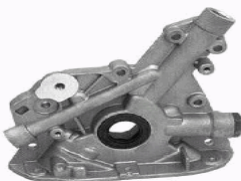

OP-OP06

646072

OPEL ASTRA G 2 volumi /Coda spiovente (F48_, F08_) 1.8 16V
OPEL ASTRA G Cabriolet (F67) 1.8 16V
OPEL ASTRA G Coupe (F07_) 1.8 16V
OPEL ASTRA G Station wagon (F35_) 1.8 16V
OPEL ASTRA G Tre volumi (F69_) 1.8 16V
OPEL ASTRA H (L48) 1.8