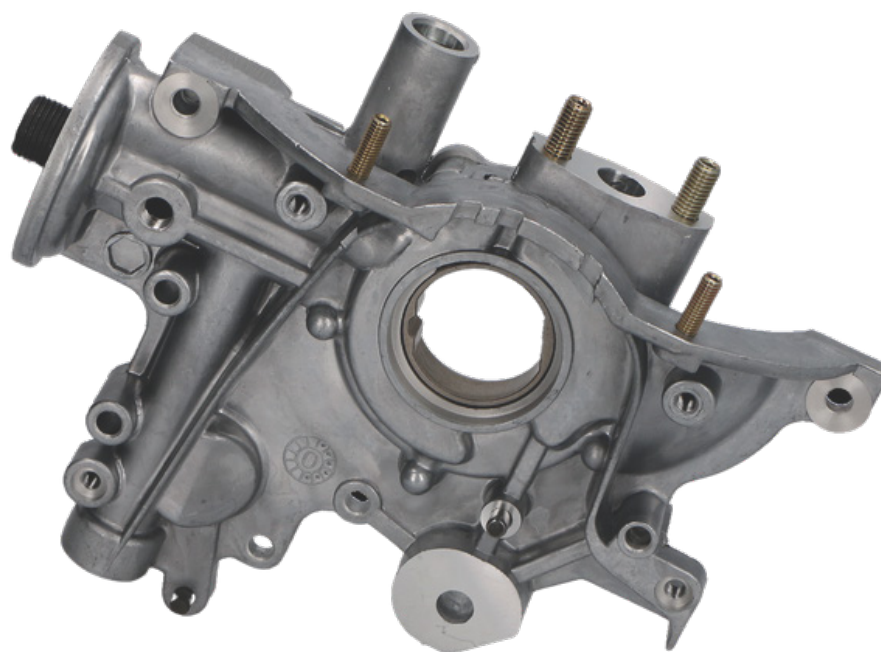

Japanparts®

OIL PUMPS
POMPE OLIO

www.japanparts.eu

CATALOGUE
FOR CARS AND
COMMERCIAL VEHICLES

CATALOGO
PER AUTOMOBILI E VEICOLI
COMMERCIALI

OIL PUMPS

POMPE OLIO

OP-DH01

15100-87109

DAIHATSU CHARADE III (G100, G101, G102) 1.3 i (G102)
DAIHATSU CHARADE III (G100, G101, G102) 1.3 i 4WD (G102)
DAIHATSU CHARADE III Tre volumi (G102) 1.3
DAIHATSU CHARADE IV (G200, G202) 1.3 16V