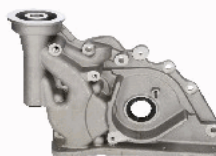

OP-HY15

21310-27500

HYUNDAI ACCENT II (LC) 1.5 CRDi
HYUNDAI GETZ (TB) 1.5 CRDi
HYUNDAI MATRIX (FC) 1.5 CRDi
HYUNDAI MATRIX (FC) 1.5 CRDi VGT