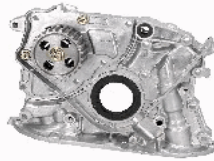

OP-TY25

1510074050

TOYOTA AVENSIS (_T22_) 2.0 (ST220_)
TOYOTA AVENSIS Station Wagon (_T22_) 2.0 (ST220_)