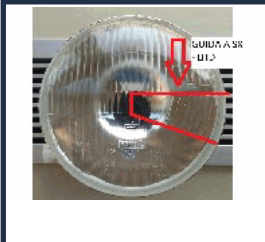

GO-002

2HSSB-12-ER

DAIHATSU CHARADE I (G10) 1.0
DAIHATSU ROCKY Hard Top (F7, F8) 2.0
DAIHATSU ROCKY Hard Top (F7, F8) 2.8
D
DAIHATSU ROCKY Soft Top (F7, F8) 2.0
DAIHATSU ROCKY Soft Top (F7, F8) 2.8
D
DAIHATSU SPARCAR Autobus (S7_) 0.55
DAIHATSU SPARCAR Autobus (S7_) 0.8