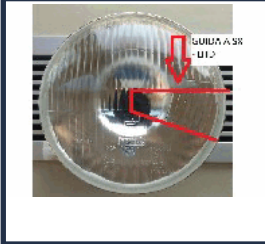

GN-006

JLM173

MAZDA 616 1.6
MAZDA 618 1.8 (VC) SV/SB
MAZDA 929 I (LA) 1.8
MAZDA 929 I (LA) 2.0
MAZDA RX 5 1.1 Wankel
MITSUBISHI CANTER Truck D (4D30)
3.3 D (FE101/111)
MITSUBISHI CANTER Truck D (4D31T)
3.3 D (FE214) Turbo