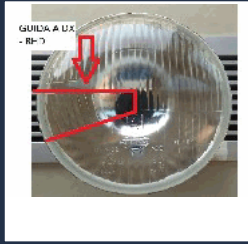

GN-006R

MAZDA 616 1.6
MAZDA 618 1.8 (VC) SV/SB
MAZDA 929 I (LA) 1.8
MAZDA 929 I (LA) 2.0
MAZDA RX 5 1.1 Wankel
MITSUBISHI CANTER Truck D (4D30)
3.3 D (FE101/111)
MITSUBISHI CANTER Truck D (4D31T)
3.3 D (FE214) Turbo