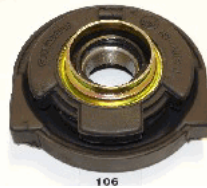

RU-035

0501AAA02270N

MAHINDRA GOA 2.5 CRDe
MAHINDRA GOA 2.5 CRDe AWD
MAHINDRA GOA Pick-up 2.5 CRDe

RU-1042

37521-01W25

NISSAN PICK UP (720) 1,6
NISSAN PICK UP (720) 1.8
NISSAN PICK UP (720) 2.2 D
NISSAN PICK UP (720) 2.3 D

RU-106

37521-33G25

NISSAN PICK UP (720) 1.8
NISSAN PICK UP (720) 2.2 4WD
NISSAN PICK UP (720) 2.2 D
NISSAN PICK UP (720) 2.3 D
NISSAN PICK UP (720) 2.5 D 4WD
NISSAN PICK UP (D21) 2.0
NISSAN PICK UP (D21) 2.3 D
NISSAN PICK UP (D21) 2.4 4x4