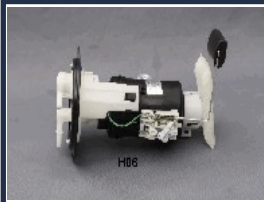

PB-H05

31110-25000

HYUNDAI ACCENT I (X-3) 1.3
 HYUNDAI ACCENT I (X-3) 1.3 i 12V
 HYUNDAI ACCENT I (X-3) 1.5 i 12V
 HYUNDAI ACCENT I (X-3) 1.5 i 16V

FUEL PUMPS

POMPE CARBURANTE

PB-H06

31110-1C000

HYUNDAI GETZ (TB) 1.1
HYUNDAI GETZ (TB) 1.3
HYUNDAI GETZ (TB) 1.6