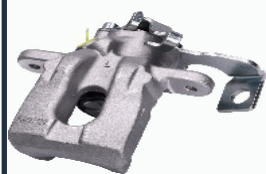

CAL554LJM

4785052161

TOYOTA IQ (KPJ1_, NGJ1_, KGJ1_, NUJ1_) 1.0
TOYOTA IQ (KPJ1_, NGJ1_, KGJ1_, NUJ1_) 1.33
TOYOTA IQ (KPJ1_, NGJ1_, KGJ1_, NUJ1_) 1.4 D-4D
TOYOTA URBAN CRUISER (NSP1_, NLP1_, ZSP1_, NCP11_) 1.3 VVT-i