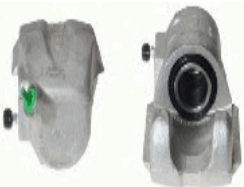

CAL406LJM

790909

FIAT 131 2.0 Racing
FIAT 131 2.0 Super
FIAT PANDA (141A_) 0.9 Fire S 4 ruote
motrici
FIAT PANDA (141A_) 1000
FIAT PANDA (141A_) 1100
FIAT PANDA (141A_) 1300 D
FIAT PANDA (141A_) 650