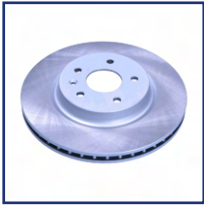

DI-082C

Brake Disc

DR DR 4

OE
3370100036

Brake Disc Thickness [mm]: 25,5
Brake Disc Type: Internally Vented
Fitting Position: Front Axle
For OE number: 3370100036
Minimum Thickness [mm]: 23,5
Number of Bores: 5
Outer Diameter [mm]: 293