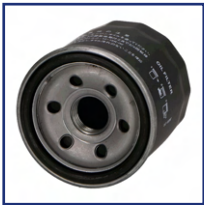

FO-W01S

Oil Filter

DR DR ZERO

OE
092.22.335
1012010-01
15208-4A00A
15208-4A00E
15601-87107
15601-87107-000

Filter Type: Screw-on Filter
Fitted Diameter [mm]: 64
For OE number: 5281090AB
Inner Thread [mm]: 3/4 - 16 UNF
Length [mm]: 72,5
Outer Diameter [mm]: 68

Joints

GI-036

Joint Kit, drive shaft