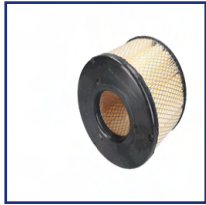

Filter

FA-022S

Air Filter

DR DR 5

OE
702050030

Filter Type: Filter Insert
For OE number: 702050030
Height [mm]: 138
Inner Diameter [mm]: 82
Outer Diameter [mm]: 184