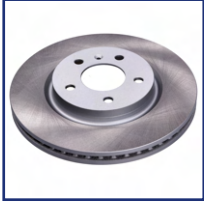

Brake system

DI-0268C

Brake Disc

DR DR 3
DR DR 3.0

OE
3370100045

Brake Disc Thickness [mm]: 25
Brake Disc Type: Vented
Fitting Position: Front Axle
For OE number: 3370100045
Height [mm]: 45
Inner Diameter [mm]: 65,2
Minimum Thickness [mm]: 23
Number of Holes: 5
Outer Diameter [mm]: 283