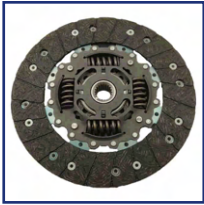

DF-015

Clutch Disc

DR DR 5.0 SUV
DR DR 6.0 SUV
DR DR F35 SUV

OE
3130100021

Additionally required articles (article numbers): CF-016
Additionally required articles (article numbers): SF-00004
Centering Diameter [mm]: 23
Diameter [mm]: 232
For OE number: 3130100021
Number of Teeth: 20