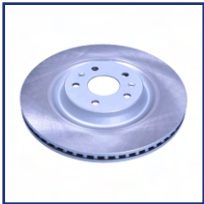

DI-083C

Brake Disc

DR DR 6

OE
3370100042

Brake Disc Thickness [mm]: 25,4
Brake Disc Type: Internally Vented
Fitting Position: Front Axle
For OE number: 3370100042
Minimum Thickness [mm]: 23,4
Number of Bores: 5
Outer Diameter [mm]: 325