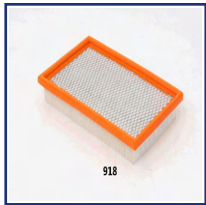

FA-918S

Air Filter

DR DR 3

OE
04891691AA
3340100016
K04891691AA

Filter Type: Filter Insert
For OE number: K04891691AA
Height [mm]: 42
Length [mm]: 256
Width [mm]: 162