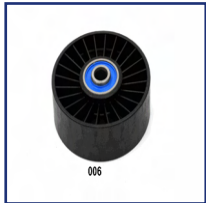

RP-006

Deflection/Guide Pulley, v-ribbed belt

DR DR 5

OE

701070006

Diameter [mm]: 80
Height [mm]: 25
Inner Diameter [mm]: 10
Overall Height [mm]: 28