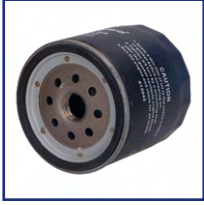

Filter

FO-015S

Oil Filter

DR DR 5

OE

481H-1012010
481H1012010
710020003

Filter Type: Screw-on Filter
Fitted Diameter [mm]: 86
For OE number: 710020003
Inner Thread [mm]: M 20 X 1,5
Length [mm]: 103
Outer Diameter [mm]: 90