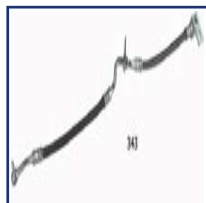

TF-343

Holding Bracket, brake hose

MAZDA 6 (GG)
MAZDA 6 Hatchback (GG)
MAZDA 6 Station Wagon (GY)

OE
GJ6E-43-990A
GJ6E-43-990B
GJ6E43990B

Fitting Position: Front Axle Left
Length [mm]: 650
Paired article numbers: 69-03-344
Paired article numbers: 69344
Paired article numbers: TF-344