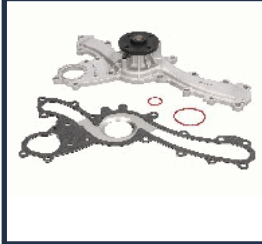

PQ-2003

16100-09440

LEXUS ES (AVV6_, GSV6_, ASV6_) 350
LEXUS RX (GYL1_, GGL15, AGL10) 350 AWD
LEXUS RX (GYL1_, GGL15, AGL10) 450h (GYL10)
LEXUS RX (GYL1_, GGL15, AGL10) 450h AWD
LEXUS RX (MHU3_, GSU3_, MCU3_) 350

PQ-2004

16100-39505