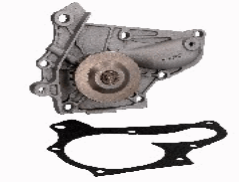

TOYOTA AVENSIS (_T22_) 2.0 (ST220_)
TOYOTA AVENSIS Liftback (_T22_) 2.0 (ST220_)
TOYOTA AVENSIS Station Wagon (_T22_) 2.0 (ST220_)
TOYOTA CAMRY (_CV2_, _XV2_) 2.2
TOYOTA CAMRY (_CV2_, _XV2_) 2.2 (SXV20_)

PQ-245

16100-49755