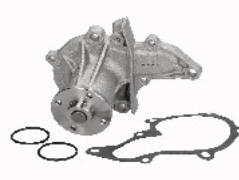

**PQ-245**

**16100-49755**

TOYOTA SUPRA (JZA70\_, GA70\_, MA70) 3.0  
TOYOTA SUPRA (JZA70\_, GA70\_, MA70) 3.0 24V  
TOYOTA SUPRA (JZA70\_, GA70\_, MA70) 3.0 Turbo

**PQ-246**

**1610019205**

TOYOTA CARINA II (\_T17\_) 1.6 (AT171)  
TOYOTA CARINA II Station Wagon (\_T17\_) 1.6 (AT171)  
TOYOTA CARINA II Tre volumi (\_T17\_) 1.6 (AT171)  
TOYOTA COROLLA (\_E9\_) 1.6 (AE92)  
TOYOTA COROLLA (\_E9\_) 1.6 GL 4x4  
TOYOTA COROLLA (\_E9\_) 1.6 i  
TOYOTA COROLLA (\_E9\_) 1.6 i 4WD