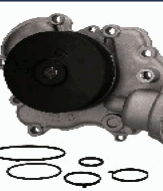

JEEP GRAND CHEROKEE IV (WK, WK2)
3.0 CRD V6
JEEP GRAND CHEROKEE IV (WK, WK2)
3.0 CRD V6 4x4
JEEP GRAND CHEROKEE VAN (WK2)
3.0 CRD
LANCIA THEMA (LX) 3.0 V6 CRD

PQ-945

8982482551