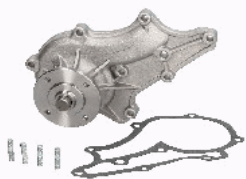

TOYOTA CELICA (TA60, RA40, RA6_) 2.0
XT (RA61)
TOYOTA CRESSIDA Station Wagon (X6K,
MX62) 2.0
TOYOTA CRESSIDA Tre volumi (_X6_)
2.0 (RX60)

PQ-219

16100-49655