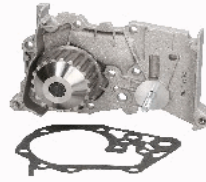

**PQ-156**

**21010-0W025**

INFINITI QX4 3.3  
NISSAN PATHFINDER (R50) 2.4  
NISSAN PATHFINDER (R50) 3.3 V6 4WD  
NISSAN TERRANO II (R20) 3.3  
NISSAN TERRANO II (R20) 3.3 4WD

**PQ-157**

**21010-00Q0F**

DACIA DOKKER 1.6 16V  
DACIA DOKKER 1.6 LPG  
DACIA DOKKER Express 1.6  
DACIA DOKKER Express 1.6 LPG  
DACIA DUSTER 1.6 16V  
DACIA DUSTER 1.6 16V 4x4  
DACIA DUSTER 1.6 16V Flexifuel  
DACIA DUSTER 1.6 16V LPG