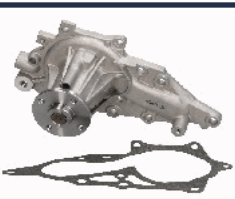

LEXUS GS (UZS161, JZS160) 300
LEXUS GS (UZS161, JZS160) 300 T3
LEXUS IS I (JCE1_, GXE1_) 300
LEXUS IS SportCross 300
TOYOTA SUPRA (JZA80) 3.0 i Bi-Turbo