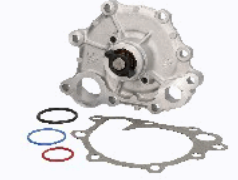

TOYOTA PREVIA (TCR2_, TCR1_) 2.4
TOYOTA PREVIA (TCR2_, TCR1_) 2.4 4WD

PQ-264

16100-19255