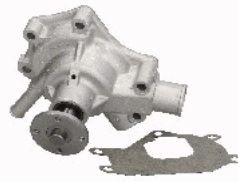

DAIHATSU TAFT 1.6 D 4x4 (F20, F25)
TOYOTA HIACE I Furgonato (RH1_,
LH3_, RH3_, RH2_, LH2_, L 1.6
(RH20-30)
TOYOTA HIACE I Wagon (LH1_, RH1_,
LH3_, RH3_, LH2_, RH2_) 1.6
TOYOTA HILUX I Pick-up (LN3_, RN2_,
LN4_, RN3_) 1.6

PQ-215

16100-29045