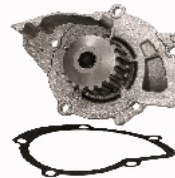

FIAT SCUDO (270_) 2.0 D Multijet

PQ-021

0304EAM00240N