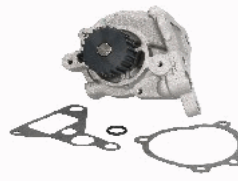

MAZDA 626 III (GD) 2.0 D
MAZDA 626 III Hatchback (GD) 2.0 D
MAZDA 626 III Station Wagon (GV) 2.0 D
MAZDA 626 III Station Wagon (GV) 2.0 D Complex
MAZDA 626 IV (GE) 2.0 D
MAZDA 626 IV (GE) 2.0 D GLX Complex
MAZDA 626 IV Hatchback (GE) 2.0 D GLX Complex

PQ-319

8AB6-15-010A