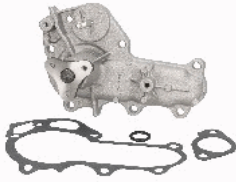

MAZDA 323 C IV (BG) 1.7 D
MAZDA 323 F IV (BG) 1.8 16V GT
MAZDA 323 III (BF) 1.7 D
MAZDA 323 III Hatchback (BF) 1.7 D
MAZDA 323 III Station Wagon (BW) 1.7 D
MAZDA 323 S IV (BG) 1.7 D
MAZDA RX 7 II (FC) Wankel

PQ-321

P5PW15010A