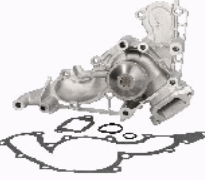

LEXUS GS (GRS19_, UZS19_, GWS19_) 430
LEXUS GS (UZS161, JZS160) 400
LEXUS GS (UZS161, JZS160) 430
LEXUS LS (UCF10) 400
LEXUS LS (UCF20) 400
LEXUS LS (UCF30) 430
LEXUS SC (UZZ40_) 430

PQ-263

16100-76165