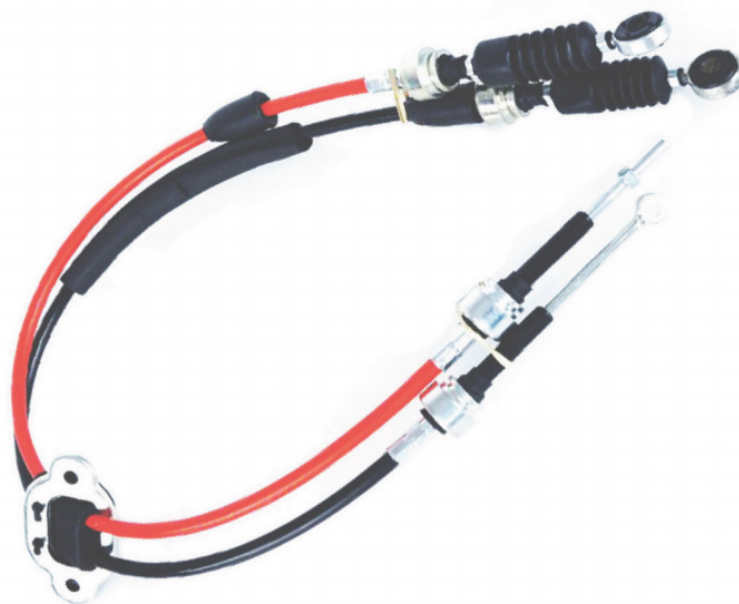

Japanparts®

**GEAR SELECTOR
CABLES
CAVI SELETTORE
MARCE**

www.japanparts.eu

CATALOGUE
FOR CARS AND
COMMERCIAL VEHICLES

CATALOGO
PER AUTOMOBILI E VEICOLI
COMMERCIALI