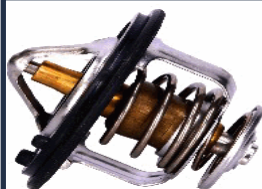

HONDA ACCORD IV (CB) 2.2 i 16V (CB7) Automatik (CB7)
HONDA ACCORD IV (CB) 2.2 i 16V Automatik (CB7)
HONDA ACCORD IV Aerodeck (CB) 2.2 i 16V (CB8)
HONDA ACCORD IV Coupé (CB, CC) 2.0 i 16V
HONDA ACCORD V (CC, CD) 2.3 i SR
HONDA ACCORD V (CE, CF) 1.9 i (CE7)

VT-614

9004833078