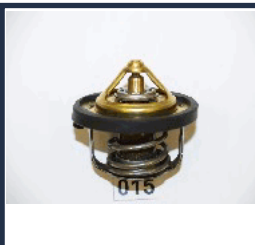

HONDA ACCORD II (AC, AD) 1.6 EX (AC)
HONDA ACCORD II (AC, AD) 1.8 EX (AD)
HONDA ACCORD II Hatchback (AC, AD) 1.6 EX (AC)
HONDA ACCORD II Hatchback (AC, AD) 1.8 EX (AD)
HONDA ACCORD III (CA) 1.6 L (CA4)
HONDA ACCORD III (CA) 2.0 EX (CA5)
HONDA ACCORD III (CA) 2.0 EXi (CA5)

VA-017

19300PR7A01