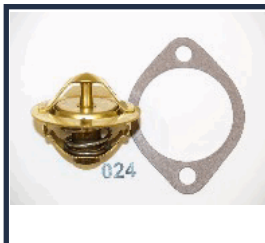

HYUNDAI PONY / EXCEL Tre volumi (X-2) 1.3
HYUNDAI PONY / EXCEL Tre volumi (X-2) 1.5 i
HYUNDAI SONATA II (Y-2) 2.4 i
HYUNDAI SONATA III (Y-3) 1.8 i

VA-025

4294280