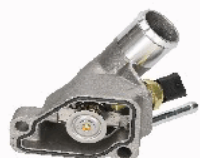

OPEL ASTRA G 2 volumi /Coda spiovente (F48_, F08_) 1.8 16V
OPEL ASTRA G Cabriolet (F67) 1.8 16V
OPEL ASTRA G Coupe (F07_) 1.8 16V
OPEL ASTRA G Station wagon (F35_) 1.8 16V
OPEL ASTRA G Tre volumi (F69_) 1.8 16V
OPEL ASTRA H (L48) 1.8

VT-0406

1338100