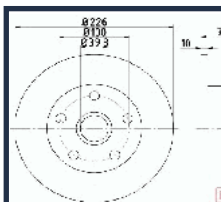

- SEAT TOLEDO I (1L) 2.0 i 16V
- VW CORRADO (53I) 2.9 VR6
- VW GOLF III (1H1) 1.6
- VW GOLF III (1H1) 1.9 TDI
- VW GOLF III (1H1) 2.0
- VW GOLF III (1H1) 2.0 GTI 16V
- VW GOLF III (1H1) 2.8 VR6
- VW GOLF III Van (1H1) 2.0 GTI

DP-0925C

7E0615601D