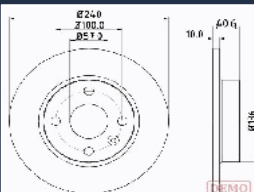

OPEL COMBO Cassone / Furgonato /
Promiscuo 1.3 CDTI 16V
OPEL COMBO Cassone / Furgonato /
Promiscuo 1.4 16V
OPEL COMBO Cassone / Furgonato /
Promiscuo 1.6
OPEL COMBO Cassone / Furgonato /
Promiscuo 1.6 16V

DP-0406C

0569118