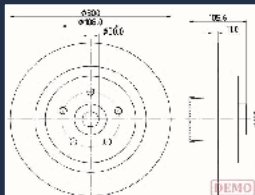

RENAULT CLIO III (BR0/1, CR0/1) 2.0 16V Sport
RENAULT MEGANE II (BM0/1, CM0/1) 2.0 dCi

DP-0701C

432000010R