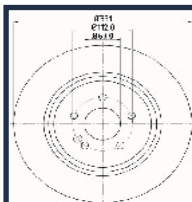

MERCEDES-BENZ CLASSE M (W163)
ML 230 (163.136)
MERCEDES-BENZ CLASSE M (W163)
ML 270 CDI (163.113)
MERCEDES-BENZ CLASSE M (W163)
ML 320 (163.154)
MERCEDES-BENZ CLASSE M (W163)
ML 350

DP-0524C

1644230512