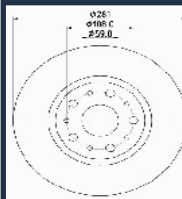

LANCIA THESIS (841AX) 2.0 Turbo (841AXA1B03)
LANCIA THESIS (841AX) 2.4 (841AXB1B00)
LANCIA THESIS (841AX) 2.4 D Multijet
LANCIA THESIS (841AX) 2.4 JTD
LANCIA THESIS (841AX) 2.4 JTD (841AXD1B02)

DP-022C

337020054