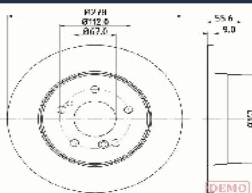

CHRYSLER CROSSFIRE 3.2
CHRYSLER CROSSFIRE Roadster 3.2
CHRYSLER SARATOGA 3.0
MERCEDES-BENZ CLASSE C (W202) C 200 Kompressor (202.025)
MERCEDES-BENZ CLASSE C (W202) C 230 Kompressor (202.024)
MERCEDES-BENZ CLASSE C (W202) C 240 (202.026)

DP-0506C

05135505AA