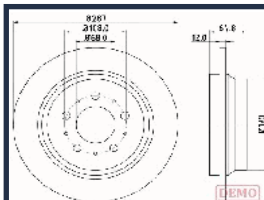

VOLVO S60 I 2.0 T
VOLVO S60 I 2.3 T5
VOLVO S60 I 2.4
VOLVO S60 I 2.4 Bifuel
VOLVO S60 I 2.4 Bifuel (LPG)
VOLVO S60 I 2.4 CDI
VOLVO S60 I 2.4 D
VOLVO S60 I 2.4 D5

DP-0322C

30645223