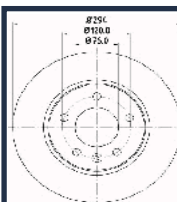

- VW CALIFORNIA T5 Camper (7EC, 7EF, 7EG, 7HF) 1.9 TDI
- VW CALIFORNIA T5 Camper (7EC, 7EF, 7EG, 7HF) 2.0 TDI
- VW CALIFORNIA T5 Camper (7EC, 7EF, 7EG, 7HF) 2.0 TDI 4motion
- VW CALIFORNIA T5 Camper (7EC, 7EF, 7EG, 7HF) 2.0 TSI

DP-0926C

701615601A