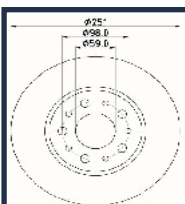

FIAT 500L 0.9
FIAT 500L 0.9 CNG
FIAT 500L 0.9 Natural Power
FIAT 500L 1.3 D Multijet
FIAT 500L 1.4
FIAT 500L 1.6 D Multijet
FIAT TIPO Station wagon (356_) 1.4

DP-0212C

51914664