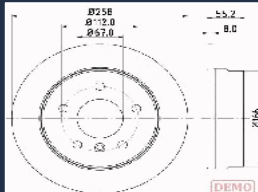

MERCEDES-BENZ CLASSE A (W168) A 160 (168.033, 168.133)
MERCEDES-BENZ CLASSE A (W168) A 170 CDI (168.009, 168.109)
MERCEDES-BENZ CLASSE A (W168) A 190 (168.032, 168.132)
MERCEDES-BENZ CLASSE A (W168) A 210 (168.035, 168.135)

DP-0501C

1694230312