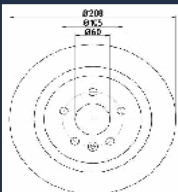

**DP-0404C**

**13509120**

OPEL ASTRA K 1.6 BiTurbo  
OPEL ASTRA K 1.6 CDTI  
OPEL ASTRA K Cassone / coda spiovente  
1.6 CDTI  
OPEL ASTRA K Sports Tourer 1.6 BiTurbo  
OPEL ASTRA K Sports Tourer 1.6 CDTI  
OPEL ASTRA K Sports Tourer 1.6 Turbo