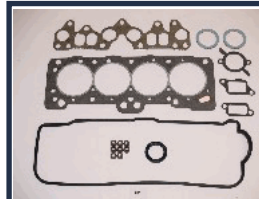

TOYOTA CARINA II (_T15_) 1.6 (AT151)
TOYOTA CARINA II Tre volumi (_T15_)
1.6 (AT151)
TOYOTA COROLLA (_E8_) 1.6
TOYOTA COROLLA (_E8_) 1.6 (AE82)
TOYOTA COROLLA FX Compact (E8B)
1.6
TOYOTA COROLLA Liftback (_E8_) 1.6
(AE82)

KG-229

0197.AG