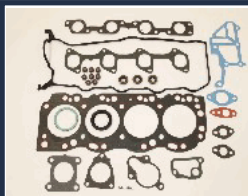

KG-287

04112-64101

TOYOTA CARINA E (_T19_) 2.0 TD (CT190)
TOYOTA CARINA E Sportswagon (_T19_) 2.0 TD (CT190_)
TOYOTA CARINA E Tre volumi (_T19_) 2.0 TD (CT190_)