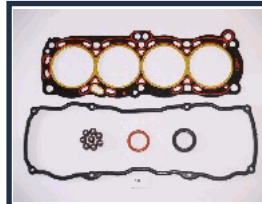

CYLINDER HEAD'S GASKET KITS

KIT GUARNIZIONI TESTATA

KG-164

11042-V1427

NISSAN LAUREL (HLC230) 2.4
NISSAN LAUREL (JC31) 2.4

KG-167

11042-23E25

NISSAN BLUEBIRD (U11) 1.8
NISSAN PRAIRIE (M10, NM10) 1.8 SGL (M10)
NISSAN STANZA (T11) 1.8 SGL
NISSAN STANZA Hatchback (T11) 1.8