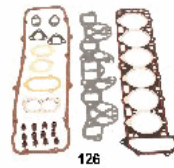

NISSAN LAUREL (JC31) 2.8 D

KG-127

11042-17A25