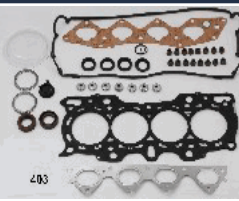

HONDA CR-V I (RD) 2.0
HONDA CR-V I (RD) 2.0 16V (RD1, RD3)

KG-404

06110PM5325