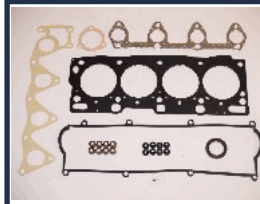

CYLINDER HEAD'S GASKET KITS

KIT GUARNIZIONI TESTATA

KG-337

FE01-10-271

MAZDA 626 II Hatchback (GC) 2.0

KG-339

8AG7-10-271

MAZDA 626 III (GD) 2.0 D
MAZDA 626 III Hatchback (GD) 2.0 D
MAZDA 626 III Station Wagon (GV) 2.0 D
MAZDA 626 III Station Wagon (GV) 2.0 D
Comprex
MAZDA 626 IV (GE) 2.0 D GLX Comprex
MAZDA 626 IV Hatchback (GE) 2.0 D GLX
Comprex