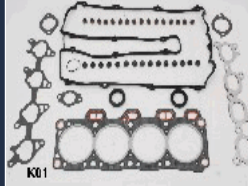

KG-K01

8AG6-10-271HS

KIA CLARUS (K9A) 2.0 i 16V
KIA CLARUS Station wagon (GC) 2.0 i 16V
MAZDA 626 III (GD) 2.0 16V
MAZDA 626 III Coupe (GD) 2.0 16V
MAZDA 626 III Hatchback (GD) 2.0 16V
MAZDA 626 III Station Wagon (GV) 2.0 16V