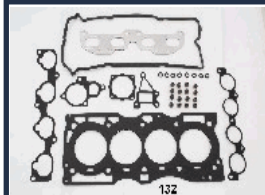

KG-128

11010Y9727

NISSAN BLUEBIRD (910) 2.0 D
NISSAN BLUEBIRD Traveller (W910) 2.0 D

KG-130

11042-D1326

NISSAN BLUEBIRD (U11) 1.8
NISSAN PRAIRIE (M10, NM10) 1.8 SGL (M10)
NISSAN STANZA (T11) 1.8 SGL
NISSAN STANZA Hatchback (T11) 1.8

KG-131

11042-05B25

NISSAN MICRA I (K10) 1.2

KG-132

11042-6N226

NISSAN X-TRAIL (T30) 2.0
NISSAN X-TRAIL (T30) 2.0 4x4

KG-133

11042-20G25

NISSAN PICK UP (D21) 2.4 i 4WD

KG-134

11042-09W25

NISSAN LAUREL (HLC230) 2.0
NISSAN PICK UP (720) 2.3 D
NISSAN PICK UP (720) 2.5 D 4WD
NISSAN PICK UP (D21) 2.3 D
NISSAN PICK UP (D21) 2.5 D
NISSAN PICK UP (D21) 2.5 D 4WD