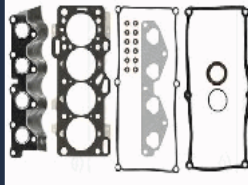

KG-H15

20920-02R00

HYUNDAI ATOS (MX) 1.1
HYUNDAI ATOS PRIME (MX) 1.1