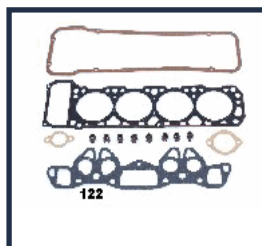

NISSAN BLUEBIRD (T72, T12) 1.8 Turbo
NISSAN BLUEBIRD (U11) 1.8 Turbo
NISSAN BLUEBIRD Hatchback (T72, T12) 1.8 Turbo

KG-123

11042-C6825