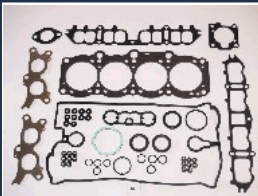

TOYOTA CELICA (ST20_, AT20_) 2.0 i Turbo 4WD (ST205)
TOYOTA CELICA Cabriolet (AT18_, ST18_) 2.0 GTi (ST182)
TOYOTA CELICA Coupé (AT18_, ST18_) 2.0 GTi (ST182)
TOYOTA CELICA Coupé (AT18_, ST18_) 2.0 Turbo 4WD (ST185)

KG-255

04112-42020