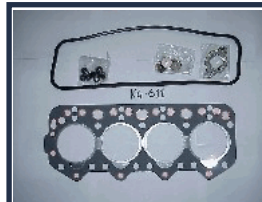

KG-610

04112-87375

DAIHATSU TAFT 2.5 D 4x4 (F50, F55)

KG-611

04112-87306

DAIHATSU ROCKY Hard Top (F7, F8) 2.8 D
DAIHATSU ROCKY Soft Top (F7, F8) 2.8 D
DAIHATSU TAFT 2.5 D 4x4 (F50, F55)
DAIHATSU TAFT 2.8 D 4x4 (F60, F65)
DAIHATSU WILDCAT/ROCKY (F70) 2.8 D
DAIHATSU WILDCAT/ROCKY (F75) 2.8 D