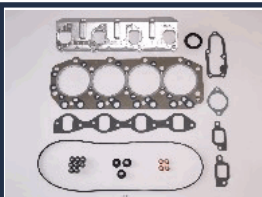

KG-996

8-94317372-1

ISUZU TROOPER (UBS) 2.8 TD (UBS55)

KG-998

5-87810-261-0