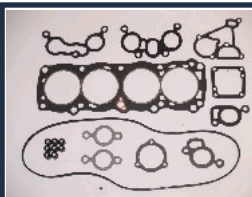

KG-142

11042-11A26

NISSAN URVAN Autobus (E23) 2.0 (E23B)

CYLINDER HEAD'S GASKET KITS

KIT GUARNIZIONI TESTATA

KG-145

11042-0W825

FORD MAVERICK (UDS, UNS) 2.7 TD
 NISSAN CABSTAR Pianale piatto/Telaio (F22, H40) 2.5 TD (F22)
 NISSAN CABSTAR Pick-up 90.32 (TLO)
 NISSAN PICK UP (D21) 2.5 D
 NISSAN PICK UP (D21) 2.5 D 4WD
 NISSAN PICK UP (D21) 2.7 D 4WD
 NISSAN PICK UP (D22) 2.5 D 4WD