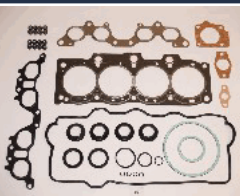

TOYOTA CARINA II (_T17_) 2.0 GLI (ST171)
TOYOTA CARINA II Station Wagon (_T17_) 2.0
TOYOTA CARINA II Tre volumi (_T17_) 2.0 GLI (ST171)
TOYOTA PICNIC (_XM10) 2.0
TOYOTA PICNIC (_XM10) 2.0 16V (SXM10_)

KG-253

04112-74170