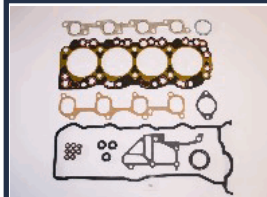

KG-282

04112-54013

TOYOTA HIACE I Furgonato (RH1_, LH3_, RH3_, RH2_, LH2_, L 2.2 D (LH20-30)
TOYOTA HILUX II Pick-up (RN6_, RN5_, LN6_, YN6_, YN5_, LN 2.2 D 2WD/ 4WD