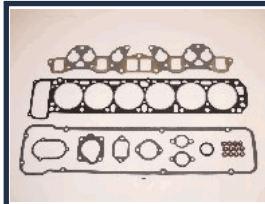

KG-164

11042-V1427

NISSAN LAUREL (HLC230) 2.4
NISSAN LAUREL (JC31) 2.4

KG-167

11042-23E25