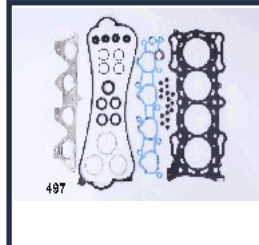

HONDA PRELUDE IV (BB) 2.0 i 16V (BB3)
HONDA PRELUDE V (BB) 2.0 16V (BB9)

KG-499

061A1-PM3-000