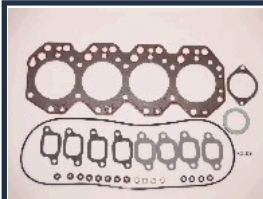

TOYOTA LAND CRUISER (_J4_) 3.0 D
(BJ40_V, BJ43_)

KG-236

04112-54012