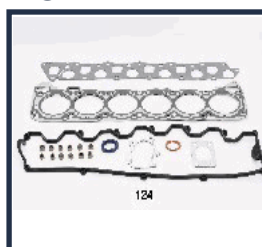

NISSAN CABSTAR Pianale piatto/Telaio (F22, H40) 2.0
NISSAN PATROL GR I (Y60, GR) 2.8 TD (Y60A)
NISSAN PATROL Hardtop (K260) 2.8 TD
NISSAN PATROL Station Wagon (W260) 2.8 TD
NISSAN URVAN Furgonato (E23) 2.2 D