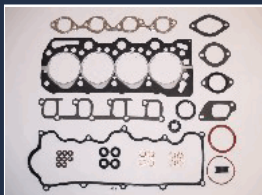

OPEL ASTRA F (56_, 57_) 1.7 TDS
OPEL ASTRA F 2 volumi /Coda spiovente (53_, 54_, 58_, 5) 1.7 TDS
OPEL ASTRA F Station wagon (51_, 52_) 1.7 TDS
OPEL VECTRA A (86_, 87_) 1.7 TD
OPEL VECTRA A 2 volumi /Coda spiovente (88_, 89_) 1.7 TD
OPEL VECTRA B (36_) 1.7 TD

KG-995S

OPEL ASTRA F (56_, 57_) 1.7 TDS
OPEL ASTRA F 2 volumi /Coda spiovente (53_, 54_, 58_, 5) 1.7 TDS
OPEL ASTRA F Station wagon (51_, 52_) 1.7 TDS
OPEL VECTRA A (86_, 87_) 1.7 TD
OPEL VECTRA A 2 volumi /Coda spiovente (88_, 89_) 1.7 TD
OPEL VECTRA B (36_) 1.7 TD