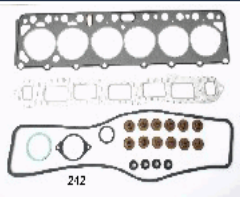

TOYOTA LAND CRUISER (_J4_) 4.2 (FJ40_V, FJ43_, FJ45_V, FJ55_)
TOYOTA LAND CRUISER Pick-up (_J4_) 4.2 (FJ45_P)

KG-243

04112-14050