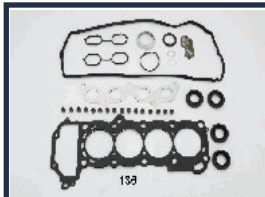

NISSAN MICRA C+C (K12) 1.4 16V
NISSAN MICRA III (K12) 1.4 16V
NISSAN NOTE (E11) 1.4
NISSAN NOTE (E11) 1.4 LPG

KG-142

11042-11A26