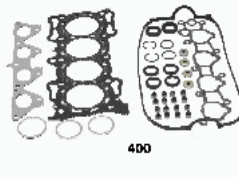

HONDA ACCORD IV (CB) 2.2 i 16V (CB7)
HONDA ACCORD IV (CB) 2.2 i 16V Automatic (CB7)
HONDA ACCORD IV Aerodeck (CB) 2.2 i 16V (CB8)

KG-402

06110-P72-060