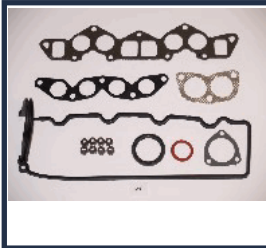

NISSAN BLUEBIRD (T72, T12) 2.0 D (SLT72, T12)
NISSAN BLUEBIRD (U11) 2.0 D
NISSAN BLUEBIRD Hatchback (T72, T12) 2.0 D (FSLT72, T12)
NISSAN BLUEBIRD Station Wagon (WU11) 2.0 D
NISSAN SERENA (C23M) 2.0 D
NISSAN TRADE Furgonato 2.0 D

KG-191

11042-R8126