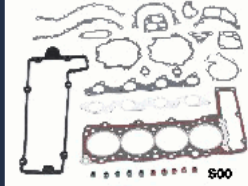

KG-S00

6010105020

MERCEDES-BENZ SPRINTER 2-t Autobus (901, 902) 208 D
MERCEDES-BENZ SPRINTER 2-t Furgonato (901, 902) 208 D
MERCEDES-BENZ SPRINTER 2-t Pianale piatto/Telaio (901, 902) 208 D
MERCEDES-BENZ SPRINTER 3-t Autobus (903) 308 D