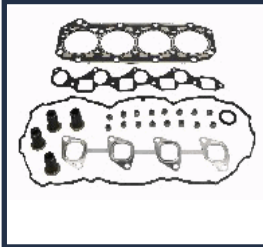

KG-1002

11042-D9787

NISSAN ATLEON 120.35
NISSAN ATLEON 120.45
NISSAN ATLEON 120.56
NISSAN CABSTAR Pick-up 105.35, 110.35, 110.45 (TLO)
NISSAN CABSTAR Pick-up 120.35, 120.45 (TLO)
NISSAN CABSTAR Pick-up 125.35 (TLO)
NISSAN ECO-T 100.35

KG-1003

A1M42-MA70A

NISSAN ATLEON 35.15
NISSAN ATLEON 56.15

KG-1004

11042-BN026

NISSAN CABSTAR E Pick-up 28.11 DCI, 32.11 DCI, 35.11 DCI 2.5 (F24M)
NISSAN CABSTAR E Pick-up 28.12 DCI, 35.12 DCI 2.5 (F24M)
NISSAN CABSTAR E Pick-up 35.13 DCI, 45.13 DCI 2.5 (F24M)
NISSAN CABSTAR E Pick-up 35.14 DCI 2.5 (F24M)
NISSAN NAVARA (D40) 2.5 dCi

CYLINDER HEAD'S GASKET KITS

KIT GUARNIZIONI TESTATA

KG-103

11042-2W225

NISSAN PATROL GR II Wagon (Y61) 3.0 DTi
NISSAN TERRANO II (R20) 3.0 Di 4WD

KG-104

11042-09P25

NISSAN PICK UP (D21) 3.0 i V6 4WD
NISSAN TERRANO I (WD21) 3.0 i 4WD