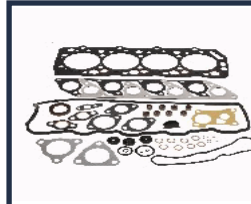

MITSUBISHI COLT III (C5_A) 1.6 GTi 16V (C53A)