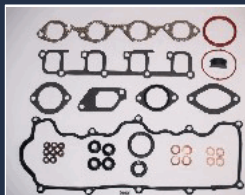

CYLINDER HEAD'S GASKET KITS

KIT GUARNIZIONI TESTATA

KG-910

4897627AC

CHRYSLER 300 M (LR) 2.7 V6 24V
CHRYSLER SEBRING Cabriolet (JR) 2.7 V6 24V

KG-911

05072996AA

CHRYSLER PT CRUISER (PT_) 2.4

KG-913

CHRYSLER PT CRUISER (PT_) 2.0
JEEP CHEROKEE (KJ) 2.4
JEEP WRANGLER II (TJ) 2.4

KG-915

CHRYSLER CROSSFIRE 3.2
CHRYSLER CROSSFIRE Roadster 3.2
CHRYSLER CROSSFIRE Roadster SRT-6
CHRYSLER CROSSFIRE SRT-6
MERCEDES-BENZ CLASSE C (W202) C 280 (202.029)
MERCEDES-BENZ CLASSE C (W203) C 240 (203.061)

KG-916

4897632AC

CHRYSLER 300 M (LR) 3.5 V6 24V

KG-918

58781-375-72

ISUZU TROOPER 3.5 V6 24V
ISUZU TROOPER Fuoristrada aperto 3.5 V6 24V
ISUZU VEHICROSS (_U_) 3.2 4 ruote motrici 4x4 (UGS25)
OPEL FRONTERA B (6B_) 3.2 i (6B1VF, 6B1_6)
OPEL MONTEREY B 3.5 V6 24V

KG-995

01606747

OPEL ASTRA F (56_, 57_) 1.7 TDS
OPEL ASTRA F 2 volumi /Coda spiovente (53_, 54_, 58_, 5) 1.7 TDS
OPEL ASTRA F Station wagon (51_, 52_) 1.7 TDS
OPEL VECTRA A (86_, 87_) 1.7 TD
OPEL VECTRA A 2 volumi /Coda spiovente (88_, 89_) 1.7 TD
OPEL VECTRA B (36_) 1.7 TD

KG-995S

OPEL ASTRA F (56_, 57_) 1.7 TDS
OPEL ASTRA F 2 volumi /Coda spiovente (53_, 54_, 58_, 5) 1.7 TDS
OPEL ASTRA F Station wagon (51_, 52_) 1.7 TDS
OPEL VECTRA A (86_, 87_) 1.7 TD
OPEL VECTRA A 2 volumi /Coda spiovente (88_, 89_) 1.7 TD
OPEL VECTRA B (36_) 1.7 TD

KG-996

8-94317372-1

ISUZU TROOPER (UBS) 2.8 TD (UBS55)

KG-998

5-87810-261-0

ISUZU MIDI Autobus (94000, 98000) 2.0 TD (98000)
ISUZU MIDI Furgonato (98000N) 2.0 TD
ISUZU MIDI Van (94000, 98000) 2.0 TD (98000)

KG-999

5-87810-095-2

JEEP CJ7/CJ6 RENEGADE LAREDO 2.4 D 4WD C240

KG-H00

20920-02B00

HYUNDAI ATOS (MX) 1.0 i
HYUNDAI ATOS PRIME (MX) 1.0 i