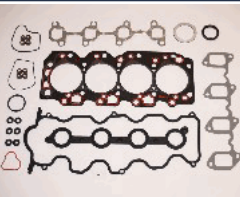

TOYOTA CARINA II (_T15_) 2.0 D
TOYOTA CARINA II Tre volumi (_T15_) 2.0 D

KG-246

04112-64070