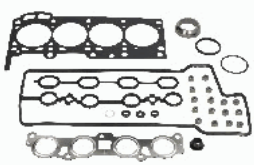

DAIHATSU COPEN 1.3
DAIHATSU EXTOL Autobus (S22_, S23_) 1.3
DAIHATSU MATERIA (M4_) 1.3
DAIHATSU SIRION (M1) 1.3 Sport
DAIHATSU SIRION (M1) 1.3 Sport 4WD
DAIHATSU SIRION (M3_) 1.3
DAIHATSU SIRION (M3_) 1.3 4WD

KG-629

04112-87144