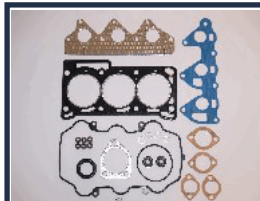

KG-599

MD005900NK

HYUNDAI STELLAR (F31_, SF2_) 1.6

KG-601

04112-87720

DAIHATSU CHARADE I (G10) 1.0

KG-602

04112-87729