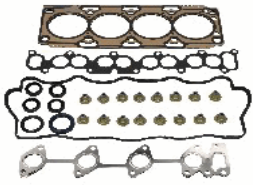

KG-H14

20920-27F40

HYUNDAI SANTA FÉ I (SM) 2.2 CRDi
HYUNDAI SANTA FÉ II (CM) 2.2 CRDi
HYUNDAI SANTA FÉ II (CM) 2.2 CRDi 4x4
HYUNDAI SANTA FÉ II (CM) 2.2 CRDi GLS
HYUNDAI SONATA V (NF) 2.0 CRDi
HYUNDAI TUCSON (JM) 2.0 CRDi