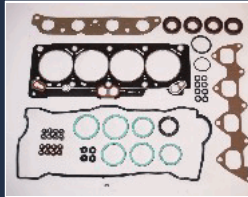

KG-279

04112-16230

TOYOTA CARINA E (_T19_) 1.6 (AT190)
TOYOTA CARINA E (_T19_) 1.6 16V
TOYOTA CARINA E (_T19_) 1.6 GLI (AT190)
TOYOTA CARINA E Sportswagon (_T19_) 1.6 GLI (AT190_)
TOYOTA CARINA E Sportswagon (_T19_) 1.6 i (AT190_)