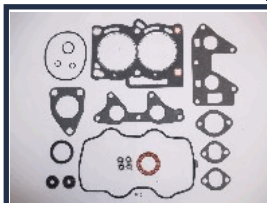

DAIHATSU CUORE I (L55, L60) 0.6 (L60)
INNOCENTI MINI 0.65

KG-614

0411287124