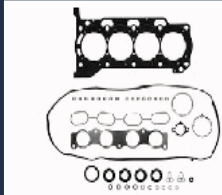

KG-264

04112-0T010

TOYOTA ALLION I (ZZT24_, NZT24_, AZT24_) 1.8
TOYOTA AURIS (NRE15_, ZZE15_, ADE15_, ZRE15_, NDE15_) 1.6 VVTi
TOYOTA AURIS (NRE15_, ZZE15_, ADE15_, ZRE15_, NDE15_) 1.8 VVTi
TOYOTA COROLLA Tre volumi (E15_) 1.6
TOYOTA COROLLA Tre volumi (E15_) 1.6 Dual VVTi