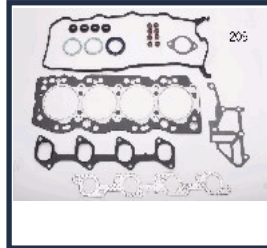

KG-209

04112-54030

TOYOTA CRESSIDA Tre volumi (_X6_) 2.4 TD
TOYOTA HIACE II Furgonato (LH5_, YH7_, LH7_, LH6_, YH6_, 2.4 D
TOYOTA HIACE II Furgonato (LH5_, YH7_, LH7_, LH6_, YH6_, 2.4 D 4x4
TOYOTA HIACE II Wagon (LH7_, LH5_, LH6_, YH7_, YH6_, YH5_ 2.4 D (H5G)