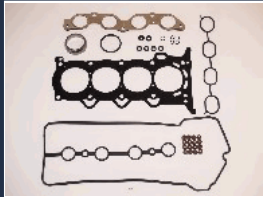

KG-273

04112-21040 -

TOYOTA YARIS (SCP1_, NLP1_, NCP1_) 1.3 16V (NCP10_)
TOYOTA YARIS (SCP1_, NLP1_, NCP1_) 1.5 TS (NCP13)
TOYOTA YARIS (SCP1_, NLP1_, NCP1_) 1.5 VVT-i TS
TOYOTA YARIS VERSO (_NLP2_, _NCP2_) 1.3 (NCP22)