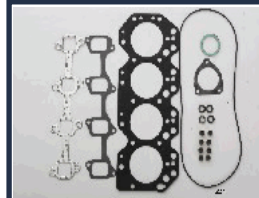

TOYOTA LAND CRUISER (_J4_) 3.0 D
(BJ40_V, BJ43_)

KG-235

04112-56012