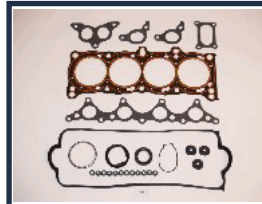

HONDA PRELUDE II (AB) 1.8 EX

KG-425

06110PM3325