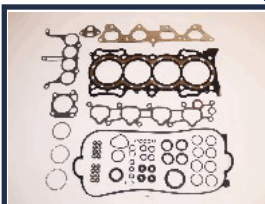

HONDA ACCORD IV (CB) 2.0 i 16V (CB3)

KG-438

06110-P14-000