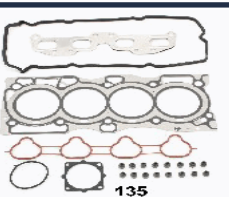

NISSAN PRIMERA (P12) 2.0
NISSAN PRIMERA Hatchback (P12) 2.0
NISSAN PRIMERA Station wagon (WP12) 2.0

KG-136

11042-AX03J