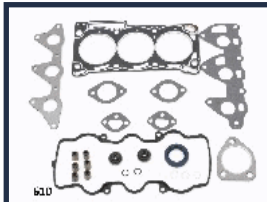

KG-610

04112-87375

DAIHATSU TAFT 2.5 D 4x4 (F50, F55)

KG-611

04112-87306

DAIHATSU ROCKY Hard Top (F7, F8) 2.8 D
DAIHATSU ROCKY Soft Top (F7, F8) 2.8 D
DAIHATSU TAFT 2.5 D 4x4 (F50, F55)
DAIHATSU TAFT 2.8 D 4x4 (F60, F65)
DAIHATSU WILDCAT/ROCKY (F70) 2.8 D
DAIHATSU WILDCAT/ROCKY (F75) 2.8 D