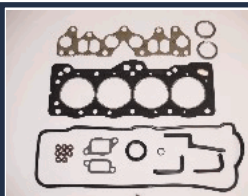

KG-290

04112-14010

TOYOTA TERCEL (_L1_, _L2_) 1.3 (AL20, AL11)