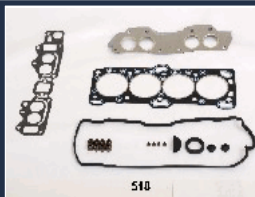

KG-518

MD997098

MITSUBISHI COLT IV (CA_A) 1.3 GLi 12V (CA1A)
MITSUBISHI GALANT III (E1_A) 2.0 GLS (E15A)
MITSUBISHI GALANT IV (E3_A) 2.0 (E33A)
MITSUBISHI GALANT IV (E3_A) 2.0 4x4 (E38A, E39A)