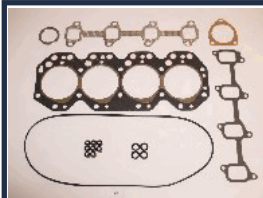

TOYOTA LAND CRUISER (PZJ7_, KZJ7_,
HZJ7_, BJ7_, LJ7_, RJ7 3.4 TD (BJ71_V)

KG-232

04112-47011