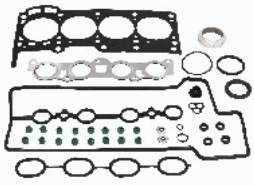

KG-624

04112-B1480

DAIHATSU TERIOS (J2_) 1.5
DAIHATSU TERIOS (J2_) 1.5 4WD
DAIHATSU TERIOS (J2_) 1.5 DVVT 4x4
DAIHATSU TERIOS (J2_) 1.5 VVT-i [RWD]

KG-625

0411-87776