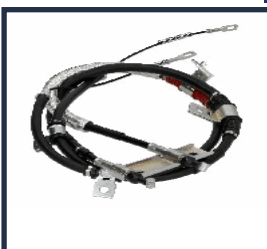

SSANGYONG REXTON (GAB_) 3.2

BC-S01L

4901005113