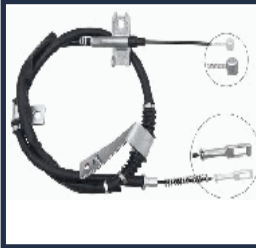

SSANGYONG ACTYON I 2.0 Xdi
SSANGYONG ACTYON I 200 Xdi 4WD
SSANGYONG KYRON 2.0 Xdi
SSANGYONG KYRON 2.0 Xdi 4x4
SSANGYONG KYRON 2.7 Xdi

BC-S04

4902009101