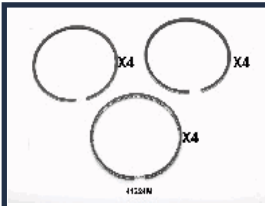

GASOLONE GASOLONE 35 2.5 D
HYUNDAI GALLOPER II (JK-01) 2.5 TCi D
HYUNDAI GALLOPER II (JK-01) 2.5 TD
HYUNDAI GALLOPER II (JK-01) 2.5 TD intercooler
HYUNDAI H-1 Furgonato 2.5 TD
HYUNDAI H-1/H-200/SATELLITE Autobus 2.5 D

RC41325

ME202380