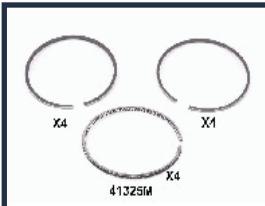

MITSUBISHI L 300 Furgonato (P0_W, P1_W) 2.8 D
MITSUBISHI PAJERO II (V3_W, V2_W, V4_W) 2.8 TD (V46W)

RC41326

MD050395