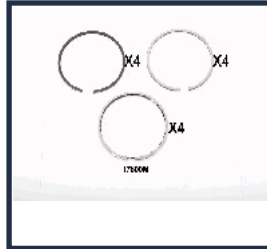

RC17800M

OPEL ASTRA F (56_, 57_) 1.7 TDS
OPEL ASTRA F 2 volumi /Coda spiovente (53_, 54_, 58_, 5) 1.7 TDS
OPEL ASTRA F Station wagon (51_, 52_) 1.7 TDS
OPEL VECTRA A (86_, 87_) 1.7 TD
OPEL VECTRA A 2 volumi /Coda spiovente (88_, 89_) 1.7 TD
OPEL VECTRA B (36_) 1.7 TD