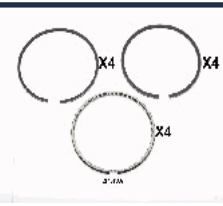

MITSUBISHI L 300 Furgonato (P0_W, P1_W) 2.8 D
MITSUBISHI PAJERO II (V3_W, V2_W, V4_W) 2.8 TD (V46W)

RC41325M

ME995745