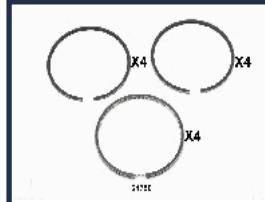

RC24750

12033-L2002

NISSAN PICK UP (720) 2.3 D
NISSAN PICK UP (720) 2.5 D 4WD
NISSAN PICK UP (D21) 2.3 D
NISSAN PICK UP (D21) 2.5 D 4WD
NISSAN URVAN Autobus (E23) 2.3 D (E23B)
NISSAN URVAN Furgonato (E23) 2.3 D