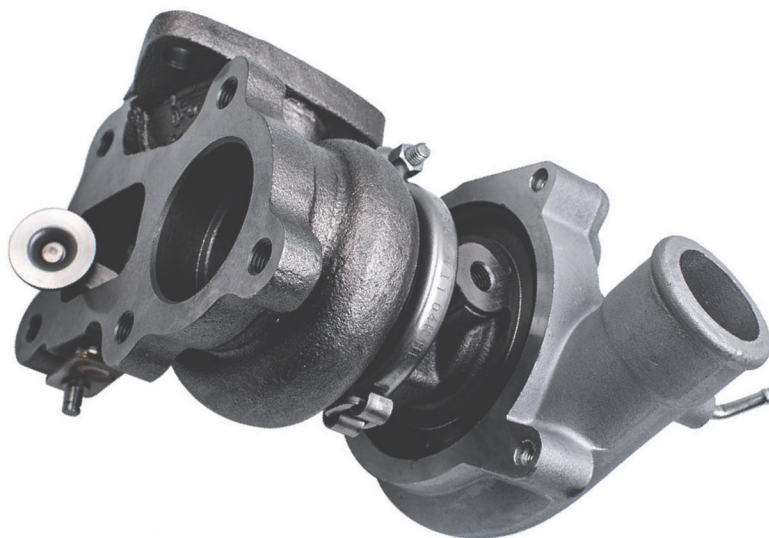

Japanparts®

TURBOCHARGERS
TURBOCOMPRESSORI

www.japanparts.eu

CATALOGUE
FOR CARS AND
COMMERCIAL VEHICLES

CATALOGO
PER AUTOMOBILI E VEICOLI
COMMERCIALI