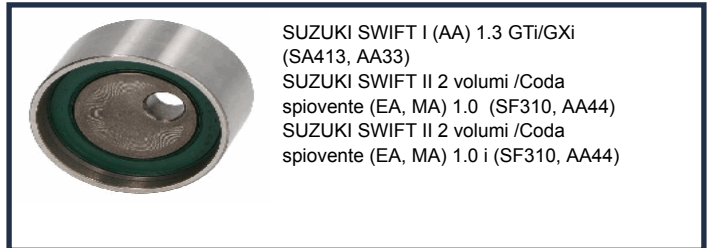

**BE-803**

**12810-73002**

GIOTTI VICTORIA GLADIATOR Autobus 1.0  
GIOTTI VICTORIA GLADIATOR Autobus LPG  
GIOTTI VICTORIA GLADIATOR Furgonato 1.0  
GIOTTI VICTORIA GLADIATOR Furgonato LPG

**BE-805**

**12810-86500**