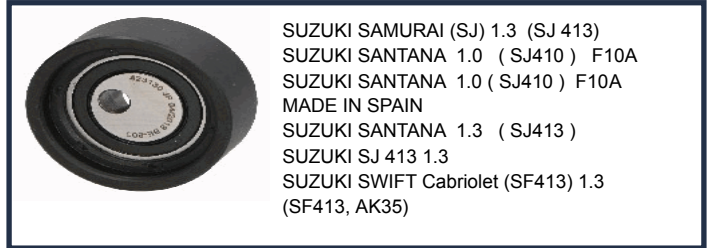

SUZUKI SAMURAI (SJ) 1.3 (SJ 413)
SUZUKI SANTANA 1.0 (SJ410) F10A
SUZUKI SANTANA 1.0 (SJ410) F10A
MADE IN SPAIN
SUZUKI SANTANA 1.3 (SJ413)
SUZUKI SJ 413 1.3
SUZUKI SWIFT Cabriolet (SF413) 1.3 (SF413, AK35)

BE-801

1281071C02