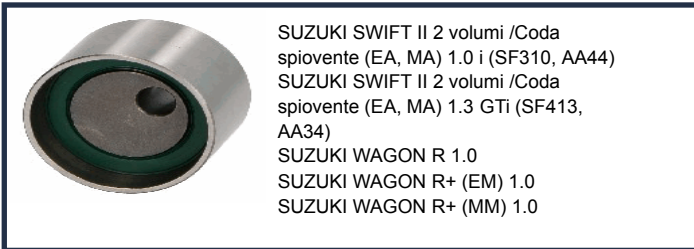

SUZUKI SWIFT II 2 volumi /Coda spiovente (EA, MA) 1.0 i (SF310, AA44)
SUZUKI SWIFT II 2 volumi /Coda spiovente (EA, MA) 1.3 GTi (SF413, AA34)
SUZUKI WAGON R 1.0
SUZUKI WAGON R+ (EM) 1.0
SUZUKI WAGON R+ (MM) 1.0

BE-807

12631-79J50