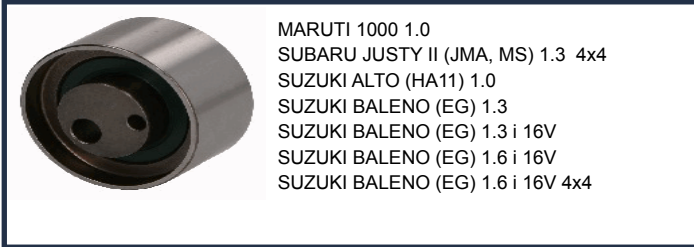

MARUTI 1000 1.0
SUBARU JUSTY II (JMA, MS) 1.3 4x4
SUZUKI ALTO (HA11) 1.0
SUZUKI BALENO (EG) 1.3
SUZUKI BALENO (EG) 1.3 i 16V
SUZUKI BALENO (EG) 1.6 i 16V
SUZUKI BALENO (EG) 1.6 i 16V 4x4

BE-802

12810-53A00