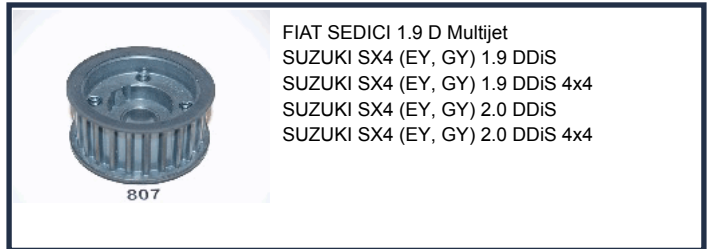

FIAT SEDICI 1.9 D Multijet
SUZUKI SX4 (EY, GY) 1.9 DDiS
SUZUKI SX4 (EY, GY) 1.9 DDiS 4x4
SUZUKI SX4 (EY, GY) 2.0 DDiS
SUZUKI SX4 (EY, GY) 2.0 DDiS 4x4

807