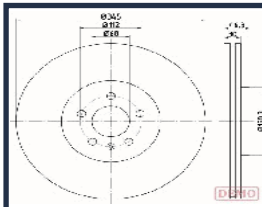

- AUDI A4 (8E2, B6) S4 quattro
- AUDI A4 (8EC, B7) S4 quattro
- AUDI A4 Avant (8E5, B6) S4 quattro
- AUDI A4 Avant (8ED, B7) S4 quattro
- AUDI A4 B7 Cabriolet (8HE) S4 quattro
- AUDI A4 Cabriolet (8H7, B6, 8HE, B7) S4 quattro

DI-0913C

8E0615301AE