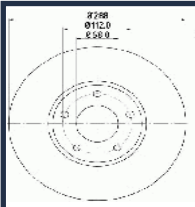

DI-0923C

4A0 615 301 B

AUDI 100 (4A, C4) 2.0
AUDI 100 (4A, C4) 2.0 E
AUDI 100 (4A, C4) 2.0 E 16V
AUDI 100 (4A, C4) 2.0 E 16V quattro
AUDI 100 (4A, C4) 2.0 E quattro
AUDI 100 (4A, C4) 2.3 E
AUDI 100 (4A, C4) 2.3 E quattro
AUDI 100 (4A, C4) 2.4 D

DI-0924C

441615301A