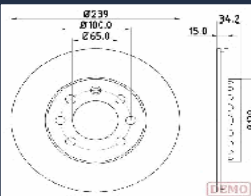

AUDI A2 (8Z0) 1.2 TDI
VW LUPO (6X1, 6E1) 1.2 TDI 3L

DI-0905C

1J0315301E