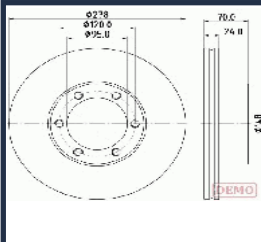

RENAULT MASTER I Autobus (T_) 2.1 D
RENAULT MASTER I Autobus (T_) 2.4 D
RENAULT MASTER I Autobus (T_) 28-35 2.5 TD
RENAULT MASTER I Autobus (T_) 28-35 2.0
RENAULT MASTER I Autobus (T_) 28-35 2.1 D

DI-0716C

7701208848