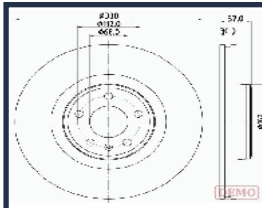

- AUDI A4 (8W2, B9) 1.4 TFSI
- AUDI A4 (8W2, B9) 2.0 TDI
- AUDI A4 (8W2, B9) 2.0 TDI quattro
- AUDI A4 (8W2, B9) 2.0 TFSI
- AUDI A4 (8W2, B9) 2.0 TFSI Mild Hybrid
- AUDI A4 (8W2, B9) 2.0 TFSI Mild Hybrid quattro
- AUDI A4 (8W2, B9) 2.0 TFSI quattro

DI-0921C

4G0615301