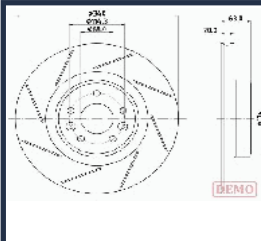

RENAULT MEGANE III Coupé (DZ0/1_) 2.0 R.S.
RENAULT MEGANE III Coupé (DZ0/1_) 2.0 TCe 220

DI-0718C

424987