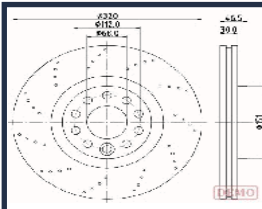

- AUDI A4 (8D2, B5) S4 quattro
- AUDI A4 (8EC, B7) 2.0 TFSI
- AUDI A4 (8EC, B7) 2.0 TFSI quattro
- AUDI A4 (8EC, B7) 3.0 quattro
- AUDI A4 Avant (8D5, B5) S4 quattro
- AUDI A4 Avant (8ED, B7) 2.0 TFSI
- AUDI A4 Avant (8ED, B7) 2.0 TFSI quattro
- AUDI A4 Avant (8ED, B7) 3.0

DI-0914C

7L6615302E