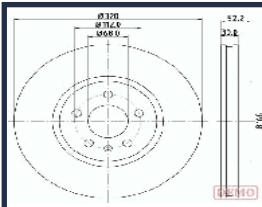

- AUDI A4 (8K2, B8) 2.0 TFSI
- AUDI A4 (8K2, B8) 2.0 TFSI flexible fuel
- AUDI A4 (8K2, B8) 2.0 TFSI flexible fuel quattro
- AUDI A4 (8K2, B8) 2.0 TFSI quattro
- AUDI A4 (8K2, B8) 2.7 TDI
- AUDI A4 (8K2, B8) 3.0 TDI quattro
- AUDI A4 (8K2, B8) 3.2 FSI

DI-0918C

8K0615301B