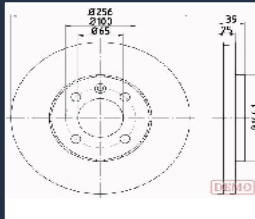

VW LUPO (6X1, 6E1) 1.6 GTI
VW POLO (6N1) 120 1.6 16V GTI
VW POLO (6N2) 1.6 16V GTI

DI-0952C

6N0615301C