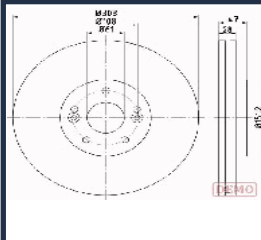

RENAULT LAGUNA II (BG0/1_) 2.0 16V
RENAULT LAGUNA II (BG0/1_) 2.0 16V Turbo (BG0S, BG0Z, BG1L, BG1M)
RENAULT LAGUNA II (BG0/1_) 2.0 dCi
RENAULT LAGUNA II (BG0/1_) 2.2 dCi
RENAULT LAGUNA II (BG0/1_) 2.2 dCi (BG0F)
RENAULT LAGUNA II (BG0/1_) 2.9 V6 24V

DI-0714C

7700674765