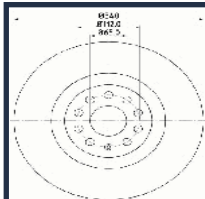

AUDI A3 (8V1) S3 quattro
AUDI A3 Cabriolet (8V7) S3 quattro
AUDI A3 Limousine (8VS) S3 quattro
AUDI A3 Limousine (8YS) 30 TDI
AUDI A3 Limousine (8YS) 30 TFSI
AUDI A3 Limousine (8YS) 30 TFSI Mild Hybrid
AUDI A3 Limousine (8YS) 35 TDI

DI-0908C

1K0615301AB