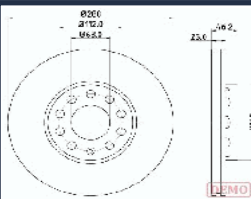

AUDI 100 (4A, C4) 2.0
AUDI 100 (4A, C4) 2.0 E
AUDI 100 (4A, C4) 2.0 E 16V
AUDI 100 (4A, C4) 2.0 E 16V quattro
AUDI 100 (4A, C4) 2.0 E quattro
AUDI 100 (4A, C4) 2.3 E
AUDI 100 (4A, C4) 2.3 E quattro
AUDI 100 (4A, C4) 2.4 D