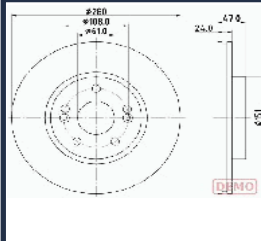

RENAULT LAGUNA II (BG0/1_) 1.6
RENAULT LAGUNA II (BG0/1_) 1.6 16V
RENAULT LAGUNA II (BG0/1_) 1.6 16V (BG0A, BG0L)
RENAULT LAGUNA II (BG0/1_) 1.6 LPG
RENAULT LAGUNA II (BG0/1_) 1.8 16V
RENAULT LAGUNA II (BG0/1_) 1.8 16V (BG06, BG0J, BG0M)

DI-0712C

7701206614