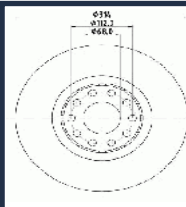

AUDI 100 (4A, C4) S4 Turbo quattro
AUDI 100 (4A, C4) S4 V8 quattro
AUDI 100 Avant (4A, C4) S4 Turbo quattro
AUDI 100 Avant (4A, C4) S4 V8 quattro
AUDI A6 (4A, C4) S6 4.2 quattro
AUDI A6 (4A, C4) S6 Turbo quattro
AUDI A6 Avant (4A, C4) S6 4.2 quattro
AUDI A6 Avant (4A, C4) S6 Turbo quattro

DI-0925C

4F0615301F