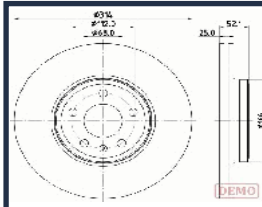

- AUDI A4 (8K2, B8) 1.8 TFSI
- AUDI A4 (8K2, B8) 1.8 TFSI quattro
- AUDI A4 (8K2, B8) 2.0 TDi
- AUDI A4 (8K2, B8) 2.0 TDi quattro
- AUDI A4 (8W2, B9) 1.4 TFSI
- AUDI A4 (8W2, B9) 2.0 TDI
- AUDI A4 (8W2, B9) 2.0 TDI quattro
- AUDI A4 (8W2, B9) 2.0 TFSI

DI-0917C

8K0615301A