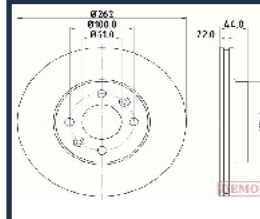

LEXUS GS (GRL1_, GWL1_) GS 250
LEXUS GS (GRL1_, GWL1_) GS 450h
LEXUS GS (GRS19_, UZS19_, GWS19_) 450 h
RENAULT LAGUNA I (B56_, 556_) 1.8
RENAULT LAGUNA I (B56_, 556_) 1.8 (B56A/B)
RENAULT LAGUNA I (B56_, 556_) 1.8 (B56S/T/0)

DI-070C

21213501070