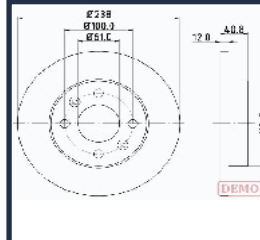

DACIA LOGAN (LS_) 1.2 16V
DACIA LOGAN (LS_) 1.2 16V LPG
DACIA LOGAN (LS_) 1.4 (LS0A, LS0C, LS0E, LS0G)
DACIA LOGAN (LS_) 1.4 Bifuel
DACIA LOGAN (LS_) 1.5 dCi
DACIA LOGAN (LS_) 1.5 dCi (LS04)
DACIA LOGAN (LS_) 1.5 dCi (LS0J)

DI-0715C

5000388057