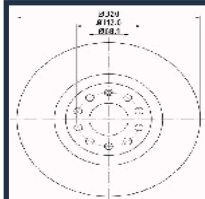

AUDI A4 (8D2, B5) S4 quattro
AUDI A4 (8EC, B7) 2.0 TFSI
AUDI A4 (8EC, B7) 2.0 TFSI quattro
AUDI A4 (8EC, B7) 2.5 TDI
AUDI A4 (8EC, B7) 2.7 TDI
AUDI A4 (8EC, B7) 3.0 TDI quattro
AUDI A4 (8EC, B7) 3.2 FSI
AUDI A4 (8EC, B7) 3.2 FSI quattro

DI-0910C

4A0 615 301C