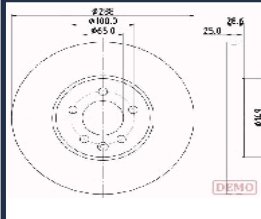

VW GOLF III (1H1) 1.6
VW GOLF III (1H1) 1.9 TDI
VW GOLF III (1H1) 2.0
VW GOLF III (1H1) 2.0 GTI 16V
VW GOLF III (1H1) 2.8 VR6
VW GOLF III (1H1) 2.9 VR6 Syncro (1HX1)
VW GOLF III Variant (1H5) 2.9 VR6 Syncro

DI-0951C

6N0615301E