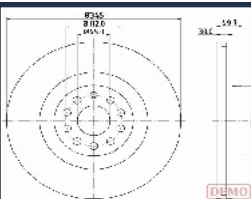

AUDI A3 (8P1) 3.2 V6 quattro
AUDI A3 (8P1) S3 quattro
AUDI A3 Sportback (8PA) 3.2 V6 quattro
AUDI A3 Sportback (8PA) S3 quattro
SEAT LEON (1P1) 2.0 TFSI
SKODA SUPERB (3T4) 2.0 TSI
SKODA SUPERB (3T4) 3.6 4x4

DI-0909C

80E615301AD