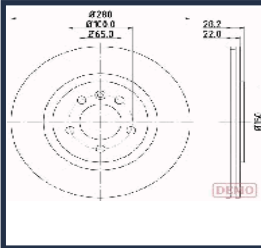

- SEAT TOLEDO I (1L) 2.0 i 16V
- VW CORRADO (53I) 2.9 VR6
- VW GOLF III (1H1) 1.6
- VW GOLF III (1H1) 2.0
- VW GOLF III (1H1) 2.0 GTI 16V
- VW GOLF III (1H1) 2.8 VR6
- VW GOLF III Van (1H1) 2.0 GTI
- VW GOLF III Variant (1H5) 2.0

DI-0945C

6Q0615301