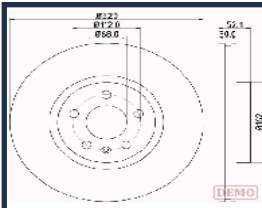

- AUDI A4 (8K2, B8) 2.0 TFSI
- AUDI A4 (8K2, B8) 2.0 TFSI flexible fuel
- AUDI A4 (8K2, B8) 2.0 TFSI flexible fuel quattro
- AUDI A4 (8K2, B8) 2.0 TFSI quattro
- AUDI A4 (8K2, B8) 3.0 TDI
- AUDI A4 (8K2, B8) 3.0 TDI quattro
- AUDI A4 (8K2, B8) 3.0 TFSI quattro

DI-0920C

80A615301A