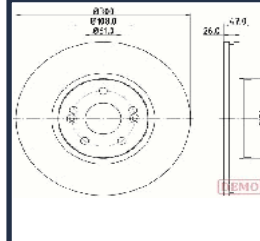

RENAULT LAGUNA II (BG0/1_) 1.6
RENAULT LAGUNA II (BG0/1_) 1.6 16V
RENAULT LAGUNA II (BG0/1_) 1.6 16V (BG0A, BG0L)
RENAULT LAGUNA II (BG0/1_) 1.6 LPG
RENAULT LAGUNA II (BG0/1_) 1.8 16V
RENAULT LAGUNA II (BG0/1_) 1.8 16V (BG06, BG0J, BG0M)

DI-0713C

7701206831