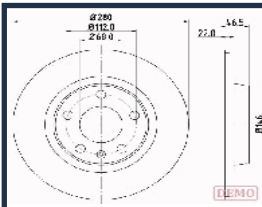

DI-0911C

8E0615301B

- AUDI A4 (8D2, B5) 1.6
- AUDI A4 (8D2, B5) 1.8
- AUDI A4 (8D2, B5) 1.8 quattro
- AUDI A4 (8D2, B5) 1.9 TDI
- AUDI A4 (8D2, B5) 1.9 TDI quattro
- AUDI A4 (8E2, B6) 1.6
- AUDI A4 (8E2, B6) 1.9 TDI
- AUDI A4 (8EC, B7) 1.6

DI-0912C

8E0615301K