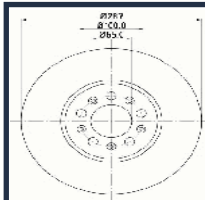

AUDI A1 (8X1, 8XF) 1.4 TFSI
AUDI A1 (8X1, 8XF) 1.6 TDI
AUDI A1 (8X1, 8XF) 2.0 TDI
AUDI A1 Sportback (8XA, 8XK) 1.4 TFSI
AUDI A1 Sportback (8XA, 8XK) 1.6 TDI
AUDI A1 Sportback (8XA, 8XK) 2.0 TDI
AUDI A3 (8L1) 1.8 T
AUDI A3 (8L1) 1.8 T quattro

DI-0902C

1K0615301AA