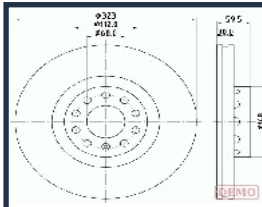

- AUDI A6 (4A, C4) S6 Plus quattro
- AUDI A6 Avant (4A, C4) S6 Plus quattro
- AUDI A6 Avant (4B5, C5) 2.7 T quattro
- AUDI A6 Avant (4B5, C5) 3.7
- AUDI A8 (4D2, 4D8) 2.5 TDI
- AUDI A8 (4D2, 4D8) 2.5 TDI quattro
- AUDI A8 (4D2, 4D8) 2.8
- AUDI A8 (4D2, 4D8) 2.8 quattro