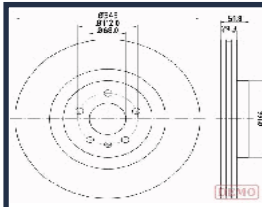

- AUDI A4 (8K2, B8) S4 quattro
- AUDI A4 Avant (8K5, B8) S4 quattro
- AUDI A5 (8T3) S5 quattro
- AUDI A5 Cabriolet (8F7) S5 quattro
- AUDI A5 Sportback (8TA) S5 quattro
- AUDI Q5 (8R) 3.0 TDI
- AUDI Q5 (8R) 3.2 FSI
- AUDI Q5 Van (8RB) 3.0 TDI quattro

DI-0919C

8R0615301