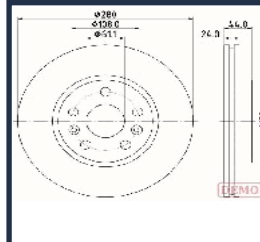

RENAULT KANGOO / GRAND KANGOO (KW0/1_) 1.2 TCe 115
RENAULT KANGOO / GRAND KANGOO (KW0/1_) 1.5 dCi
RENAULT KANGOO / GRAND KANGOO (KW0/1_) 1.5 dCi 110
RENAULT KANGOO / GRAND KANGOO (KW0/1_) 1.6

DI-0717C

402060019R