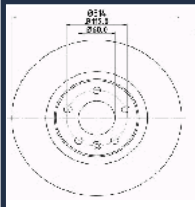

AUDI A6 (4F2, C6) 2.0 TDI
AUDI A6 (4F2, C6) 2.4
AUDI A6 (4F2, C6) 2.4 quattro
AUDI A6 Avant (4F5, C6) 2.0 TDI
AUDI A6 Avant (4F5, C6) 2.4
AUDI A6 Avant (4F5, C6) 2.4 quattro

DI-0928C

4F0615301J