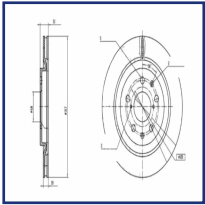

DP-0160C

Brake Disc

BYD SEAL

OE

14028123-00
1402812300
EKEB-3502111S

Brake Disc Thickness [mm]: 20
Brake Disc Type: Vented
Centering Diameter [mm]: 68
Fitting Position: Rear Axle
Height [mm]: 32
Minimum Thickness [mm]: 18
Number of Bores: 5
Number of mounting bores: 2
Outer Diameter [mm]: 317
Pitch Circle [mm]: 120
Surface: Painted