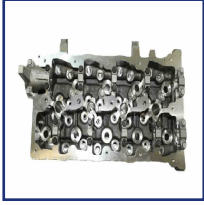

Engine

XX-KK023

Cylinder Head

KIA SOUL (AM)

OE
221102A200

For OE number: 221102A200