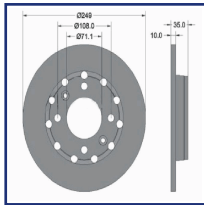

Brake system

DI-0275C

Brake Disc

FIAT 500 C (312)
FIAT 500L
FIAT PANDA (519, 312, 319)

OE

51884303
51885408
51937217
51937218

Brake Disc Thickness [mm]: 22
Brake Disc Type: Vented
Centering Diameter [mm]: 59
Fitting Position: Front Axle
Height [mm]: 43,3
Inner Diameter [mm]: 127
Minimum Thickness [mm]: 20
Number of Bores: 5
Number of mounting bores: 1
Outer Diameter [mm]: 284
Pitch Circle [mm]: 98
Surface: Painted
Wheel Bolt Bore [mm]: 13,5

Brake system

DP-0165C

Brake Disc

TESLA MODEL S
TESLA MODEL X

OE

6006431
600643100C
600643100D

Brake Disc Thickness [mm]: 28
Brake Disc Type: Internally Vented
Centering Diameter [mm]: 70,2
Height [mm]: 66,3
Inner Diameter [mm]: 196
Minimum Thickness [mm]: 26
Number of Bores: 5
Number of mounting bores: 1
Outer Diameter [mm]: 365
Pitch Circle [mm]: 120
Surface: Painted
Wheel Bolt Bore [mm]: 16,6

DP-0240C

Brake Disc

CITROEN C4 III
CITROEN C4 X (BD_, BE_, BF_)
DS DS 3 CROSSBACK (U_)
FIAT 600e (365_)
JEEP AVENGER
OPEL CORSA F

OE

1643574180
9827734980

Brake Disc Thickness [mm]: 10
Brake Disc Type: Solid
Centering Diameter [mm]: 71,1
Fitting Position: Rear Axle
Height [mm]: 35
Inner Diameter [mm]: 132,6
Minimum Thickness [mm]: 8
Number of Bores: 4
Number of mounting bores: 2
Outer Diameter [mm]: 249
Pitch Circle [mm]: 108
Supplementary Article/Supplementary Info 2:
Without wheel bearing
Supplementary Article/Supplementary Info 2:
Without wheel hub
Supplementary Article/Supplementary Info 2:
Without wheel studs
Surface: Painted
Wheel Bolt Bore [mm]: 13,4