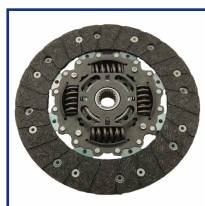

Width [mm]: 48,4

Clutch

DF-015

Clutch Disc

DR DR 5.0 SUV
DR DR 6.0 SUV
DR DR F35 SUV

OE

3130100021

Additionally required articles (article numbers): CF-016