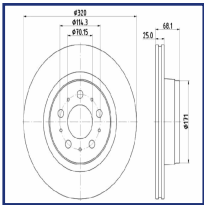

DI-0176C

Brake Disc

BYD SEAL

OE
13582759-00
1358275900
14035826-00
EKEA-3501111S

Brake Disc Thickness [mm]: 28
Brake Disc Type: Vented
Centering Diameter [mm]: 68
Fitting Position: Front Axle
Height [mm]: 49
Minimum Thickness [mm]: 26
Number of Bores: 5
Number of mounting bores: 2
Outer Diameter [mm]: 299
Pitch Circle [mm]: 120
Surface: Painted

DI-0182C

Brake Disc

TESLA MODEL 3 (5YJ3)

OE
104461100D

Brake Disc Thickness [mm]: 25
Brake Disc Type: Internally Vented
Centering Diameter [mm]: 70,2
Height [mm]: 68,1
Inner Diameter [mm]: 159
Minimum Thickness [mm]: 23
Number of Bores: 5
Outer Diameter [mm]: 320
Pitch Circle [mm]: 114,3
Surface: Coated
Wheel Bolt Bore [mm]: 16,5

Brake system

DI-0275C

Brake Disc

FIAT 500 C (312)
FIAT 500L
FIAT PANDA (519, 312, 319)

OE

51884303
51885408
51937217
51937218

Brake Disc Thickness [mm]: 22
Brake Disc Type: Vented
Centering Diameter [mm]: 59
Fitting Position: Front Axle
Height [mm]: 43,3
Inner Diameter [mm]: 127
Minimum Thickness [mm]: 20
Number of Bores: 5
Number of mounting bores: 1
Outer Diameter [mm]: 284
Pitch Circle [mm]: 98
Surface: Painted
Wheel Bolt Bore [mm]: 13,5