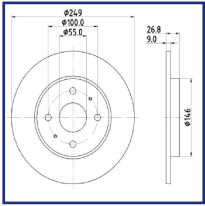

Brake system

DI-0275C

Brake Disc

FIAT 500 C (312)
FIAT 500L
FIAT PANDA (519, 312, 319)

OE

51884303
51885408
51937217
51937218

Brake Disc Thickness [mm]: 22
Brake Disc Type: Vented
Centering Diameter [mm]: 59
Fitting Position: Front Axle
Height [mm]: 43,3
Inner Diameter [mm]: 127
Minimum Thickness [mm]: 20
Number of Bores: 5
Number of mounting bores: 1
Outer Diameter [mm]: 284
Pitch Circle [mm]: 98
Surface: Painted
Wheel Bolt Bore [mm]: 13,5

DI-447C

Brake Disc

HONDA ZR-V

OE

452513B4H00

Brake Disc Thickness [mm]: 28
Brake Disc Type: Vented
Centering Diameter [mm]: 64,2
Fitting Position: Front Axle
Height [mm]: 47
Minimum Thickness [mm]: 26
Number of Bores: 5
Outer Diameter [mm]: 320

Brake system

DI-941C

Brake Disc

ISUZU D-MAX III (RG01)

OE

8983767550
98376755

Brake Disc Thickness [mm]: 30
Brake Disc Type: Solid
Centering Diameter [mm]: 101,1
Fitting Position: Front Axle
Height [mm]: 61
Number of Bores: 6
Outer Diameter [mm]: 320
Pitch Circle [mm]: 139,7
Surface: Painted

DP-0159C

Brake Disc

BYD DOLPHIN

OE

1342344500
EM2E3502111

Brake Disc Thickness [mm]: 9
Brake Disc Type: Solid
Centering Diameter [mm]: 55
Fitting Position: Rear Axle
Height [mm]: 26,8
Minimum Thickness [mm]: 7
Number of Bores: 5
Number of mounting bores: 2
Outer Diameter [mm]: 249
Pitch Circle [mm]: 100
Surface: Painted