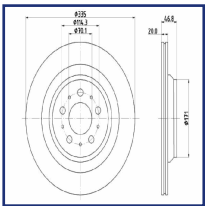

Brake system

DI-0275C

Brake Disc

FIAT 500 C (312)
FIAT 500L
FIAT PANDA (519, 312, 319)

OE

51884303
51885408
51937217
51937218

Brake Disc Thickness [mm]: 22
Brake Disc Type: Vented
Centering Diameter [mm]: 59
Fitting Position: Front Axle
Height [mm]: 43,3
Inner Diameter [mm]: 127
Minimum Thickness [mm]: 20
Number of Bores: 5
Number of mounting bores: 1
Outer Diameter [mm]: 284
Pitch Circle [mm]: 98
Surface: Painted
Wheel Bolt Bore [mm]: 13,5

DP-0159C

Brake Disc

BYD DOLPHIN

OE

1342344500
EM2E3502111

Brake Disc Thickness [mm]: 9
Brake Disc Type: Solid
Centering Diameter [mm]: 55
Fitting Position: Rear Axle
Height [mm]: 26,8
Minimum Thickness [mm]: 7
Number of Bores: 5
Number of mounting bores: 2
Outer Diameter [mm]: 249
Pitch Circle [mm]: 100
Surface: Painted

DP-0160C

Brake Disc

BYD SEAL

OE

14028123-00
1402812300
EKEB-3502111S

Brake Disc Thickness [mm]: 20
Brake Disc Type: Vented
Centering Diameter [mm]: 68
Fitting Position: Rear Axle
Height [mm]: 32
Minimum Thickness [mm]: 18
Number of Bores: 5
Number of mounting bores: 2
Outer Diameter [mm]: 317
Pitch Circle [mm]: 120
Surface: Painted

DP-0164C

Brake Disc

TESLA MODEL 3 (5YJ3)

OE

104463100D

Brake Disc Thickness [mm]: 20
Brake Disc Type: Internally Vented
Centering Diameter [mm]: 70,2
Height [mm]: 46,8
Inner Diameter [mm]: 180
Minimum Thickness [mm]: 18
Number of Bores: 5
Outer Diameter [mm]: 335
Pitch Circle [mm]: 114,3
Surface: Painted
Wheel Bolt Bore [mm]: 16,5