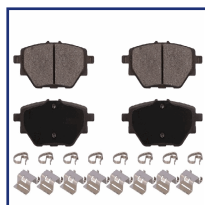

PP-0039AF

Brake Pad Set, disc brake

MG MG HS

OE

10172328
10332331

Fitting Position: Rear Axle

Thickness [mm]: 16

Wear Warning Contact: With acoustic wear warning

Width [mm]: 48,4

Clutch

DF-015

Clutch Disc