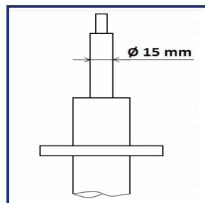

MM-90063

Shock Absorber

AUDI A4 (8W2, B9)
AUDI A4 Avant (8W5, B9)
AUDI A5
AUDI A5 Cabriolet
AUDI A5 Sportback (F5A)

OE

8W0413031AT
8W0413031BA
8W0413031BB
8W0413031BC
8W0413031BF
8W0413031BG

Fitting Position: Front Axle
Piston Rod Diameter [mm]: 15
Shock Absorber Design: Spring-bearing Damper
Shock Absorber Mounting Type: Top pin
Shock Absorber System: Twin-Tube
Shock Absorber Type: Gas Pressure