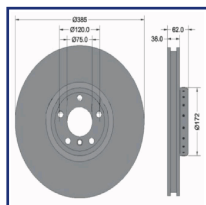

Brake system

DI-0275C

Brake Disc

FIAT 500 C (312)
FIAT 500L
FIAT PANDA (519, 312, 319)

OE

51884303
51885408
51937217
51937218

Brake Disc Thickness [mm]: 22
Brake Disc Type: Vented
Centering Diameter [mm]: 59
Fitting Position: Front Axle
Height [mm]: 43,3
Inner Diameter [mm]: 127
Minimum Thickness [mm]: 20
Number of Bores: 5
Number of mounting bores: 1
Outer Diameter [mm]: 284
Pitch Circle [mm]: 98
Surface: Painted
Wheel Bolt Bore [mm]: 13,5

DI-0975C-KIT

Brake Disc

PORSCHE CAYENNE
VW TOUAREG (7P5)
VW TOUAREG VAN (7P5)

OE

7P6615301
7P6615301A
7P6615301B
7P6615302
7P6615302A
7P6615302B

Bore [mm]: 85
Brake Disc Thickness [mm]: 36
Brake Disc Type: Vented
Fitting Position: Front Axle
Height [mm]: 68,5
Minimum Thickness [mm]: 34
Number of Holes: 5
Outer Diameter [mm]: 360
Pitch Circle [mm]: 85
Pitch Circle [mm]: 130

DI-2061C-KIT

Brake Disc

BMW X5 (E70)
BMW X5 (F15, F85)
BMW X6 (E71, E72)
BMW X6 (F16, F86)

OE

34106898725
34106898726
34116782067
34116782068
6782067
6782068

Brake Disc Thickness [mm]: 36
Brake Disc Type: Internally Vented
Centering Diameter [mm]: 75
Fitting Position: Front Axle
Full Set:
Height [mm]: 62
Inner Diameter [mm]: 153,7
Machining: High-carbon
Minimum Thickness [mm]: 34,4
Number of Bores: 5
Number of mounting bores: 1
Outer Diameter [mm]: 385
Pitch Circle [mm]: 120
Surface: Painted
Wheel Bolt Bore [mm]: 16,5