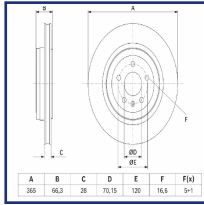

Brake system

DP-0165C

Brake Disc

TESLA MODEL S
TESLA MODEL X

OE

6006431
600643100C
600643100D

Brake Disc Thickness [mm]: 28
Brake Disc Type: Internally Vented
Centering Diameter [mm]: 70,2
Height [mm]: 66,3
Inner Diameter [mm]: 196
Minimum Thickness [mm]: 26
Number of Bores: 5
Number of mounting bores: 1
Outer Diameter [mm]: 365
Pitch Circle [mm]: 120
Surface: Painted
Wheel Bolt Bore [mm]: 16,6