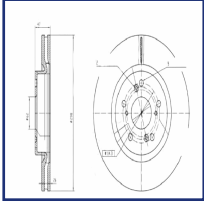

Brake system

DI-0174C

Brake Disc

BYD YUAN PLUS

OE
13781672-00
1378167200
HA2EL-3501111A

Brake Disc Thickness [mm]: 26
Brake Disc Type: Vented
Centering Diameter [mm]: 62
Fitting Position: Front Axle
Minimum Thickness [mm]: 24
Number of Bores: 5
Number of mounting bores: 2
Outer Diameter [mm]: 298
Pitch Circle [mm]: 114
Surface: Painted
Thickness [mm]: 47