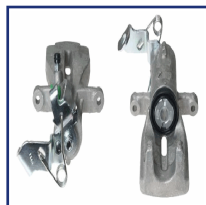

CAL1284RJM

Brake Caliper

CITROEN BERLINGO (K9)
CITROEN BERLINGO Furgonato (B9)
CITROEN BERLINGO Furgonato (K9)
OPEL COMBO Cassone / Furgonato / Promiscuo (X19)
OPEL COMBO MPV / Space wagon (X19)

OE

1635254880
1651762080
39166047
95527038

Brake Caliper Type: Caliper (1 piston)
Brake Disc Thickness [mm]: 12
Brake System: TRW
Diameter [mm]: 38
Fitting Position: behind the axle
Fitting Position: Rear Axle Right
Paired article numbers: CAL1284LJM