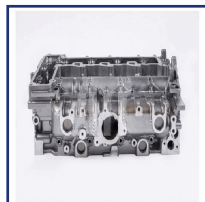

XX-TY042S

Cylinder Head

CITROEN C4 Grand Picasso II
CITROEN C4 II (B7)
CITROEN C4 Picasso II
CITROEN C4 PICASSO II Van (DD_)
CITROEN C4 SPACETOURER
CITROEN C5 AIRCROSS

OE
1609073180
1864346
908497
DS7Q6C032AA
SU001-A3072

For OE number: 1609073180
For OE number: 1864346
For OE number: DS7Q6C032AA
For OE number: SU001-A3072
Supplementary Article/Supplementary Info 2:
Without camshaft(s)
Supplementary Article/Supplementary Info 2:
Without valve springs
Supplementary Article/Supplementary Info 2:
Without valves