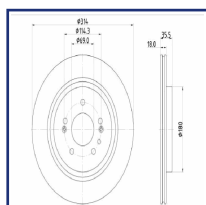

DP-H31C

Brake Disc

HYUNDAI SANTA FÉ IV (TM)
HYUNDAI SANTA FÉ IV Cassone/SUV (TM)

OE
58411S1500
58411S1700

Brake Disc Thickness [mm]: 18
Brake Disc Type: Internally Vented
Centering Diameter [mm]: 69
Fitting Position: Front Axle
Height [mm]: 35,5
Hole Arrangement / Number: 05/07
Inner Diameter [mm]: 167
Minimum Thickness [mm]: 16
Number of Bores: 5
Number of mounting bores: 2
Outer Diameter [mm]: 314
Pitch Circle [mm]: 114,3
Surface: Coated
Wheel Bolt Bore [mm]: 12,5