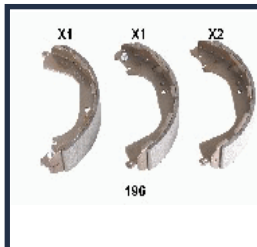

GF-196AF

440600W725

INFINITI QX4 3.3
NISSAN PATHFINDER (R50) 2.7 TD 4WD
NISSAN PATHFINDER (R50) 3.2 TD 4WD
NISSAN PATHFINDER (R50) 3.3 V6 4WD
NISSAN PATHFINDER (R50) 3.5 V6 4WD
NISSAN PICK UP (D21) 3.0 i V6 4WD
NISSAN PICK UP (D22) 2.4 i 4WD
NISSAN PICK UP (D22) 2.5 D