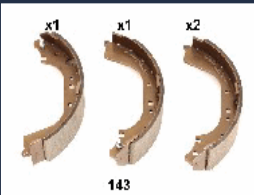

GF-143AF

0449534020

NISSAN PATROL Hardtop (K260) 2.8
NISSAN PATROL Hardtop (K260) 2.8 TD
NISSAN PATROL Station Wagon (W260) 2.8 TD

GF-144AF

440606F625

NISSAN MICRA II (K11) 1.0 i 16V
NISSAN MICRA II (K11) 1.3 i 16V
NISSAN MICRA II (K11) 1.4 i 16V
NISSAN MICRA II (K11) 1.5 D