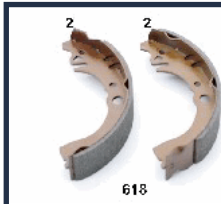

GF-618AF

04495-97203-000

DAIHATSU SIRION (M1) 1.0 i
DAIHATSU SIRION (M1) 1.0 i (M100)
DAIHATSU SIRION (M1) 1.0 i 4WD