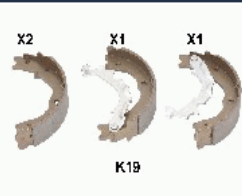

GF-K19AF

583504DA00

KIA CARNIVAL II (GQ) 2.7 V6
KIA CARNIVAL II (GQ) 2.9 CRDi