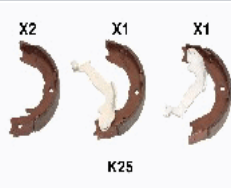

GF-K25AF

58350-4DA00

KIA CARNIVAL II (GQ) 2.7 V6
KIA CARNIVAL II (GQ) 2.9 CRDi