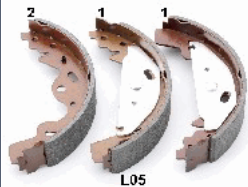

GF-L05AF

SFS000030

LAND ROVER FREELANDER (LN) 1.8 16V
LAND ROVER FREELANDER (LN) 2.0 Td4
LAND ROVER FREELANDER (LN) 2.5 V6
LAND ROVER FREELANDER Soft Top 1.8 i 16V
LAND ROVER FREELANDER Soft Top 2.0 DI