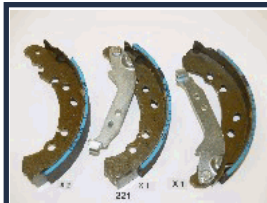

MAZDA 2 2 volumi /Coda spiovente (KB)
1.5 Hybrid (KBAC3X)
TOYOTA AYGO X 1.0 VVT-i
TOYOTA YARIS (NHP13_, NSP13_,
NCP13_, KSP13_, NLP13_) 1.0
TOYOTA YARIS (NHP13_, NSP13_,
NCP13_, KSP13_, NLP13_) 1.3
TOYOTA YARIS (NHP13_, NSP13_,
NCP13_, KSP13_, NLP13_) 1.4 D-4D

GF-223AF

4800A082