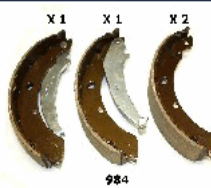

CHRYSLER PT CRUISER (PT_) 1.6

GF-991AF

4202047