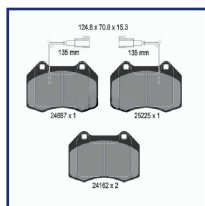

PA-0294AF

Brake Pad Set, disc brake

ABARTH 500 (312)
ABARTH PUNTO EVO (199)
ABARTH PUNTO EVO (199_)
ALFA ROMEO MITO (955)
FIAT 500 (312)
FIAT 500 C (312)

OE
51934099
68243338AA
71765466
71773661
77365672
77365830

Brake System: Brembo
Fitting Position: Front Axle
Height [mm]: 70,8
Number of Wear Indicators: 2
Sensor Length [mm]: 135
Thickness [mm]: 15,3
Wear Warning Contact: With integrated wear warning contact
Width [mm]: 124,8
WVA Number: 24162
WVA Number: 24687
WVA Number: 25225