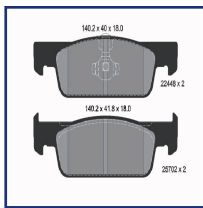

PA-0747AF

Brake Pad Set, disc brake

DACIA LOGAN II
DACIA SANDERO II
RENAULT LOGAN I (LS_)
RENAULT SANDERO/STEPWAY II (B8_)

OE

410600222R

Brake System: Teves
Height 1 [mm]: 40
Height 2 [mm]: 41,8
Thickness [mm]: 18
Wear Warning Contact: Not prepared for wear indicator
Width [mm]: 140,3
WVA Number: 22448
WVA Number: 25702