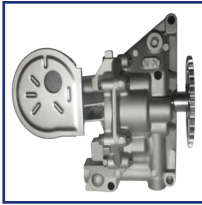

OP-00044

Oil Pump

CITROEN AX (ZA-_)
CITROEN BX (XB-_)
CITROEN SAXO (S0, S1)
CITROEN XSARA (N1)
CITROEN XSARA Break (N2)
CITROEN XSARA Coupe (N0)

OE
100169

For OE number: 100169