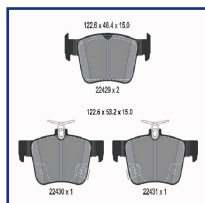

PP-422AF

Brake Pad Set, disc brake

HONDA CIVIC X 2 volumi /Coda spiovente (FC_, FK)
HONDA CIVIC X Tre volumi (FC_)
HONDA CIVIC XI Tre volumi (FE)
HONDA e (ZC7_)

OE

3502110XKU00A
3502110XKU0PA
3502110XKZ1DA
3502140BKZ1DA
43022T60A01
43022TBAA02

Brake System: Teves
Height 1 [mm]: 48,3
Height 2 [mm]: 53,2
Number of Wear Indicators: 2
Thickness [mm]: 15
Wear Warning Contact: With acoustic wear warning
Width [mm]: 122,6
WVA Number: 22429
WVA Number: 22430
WVA Number: 22431