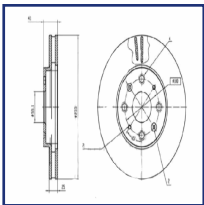

DI-0180C

Brake Disc

BYD DOLPHIN

OE

1432904700
EM2EY-3501011S

Brake Disc Thickness [mm]: 25
Brake Disc Type: Vented
Centering Diameter [mm]: 55
Fitting Position: Front Axle
Height [mm]: 41
Minimum Thickness [mm]: 23
Number of Bores: 4
Number of mounting bores: 2
Outer Diameter [mm]: 255
Pitch Circle [mm]: 100
Surface: Painted