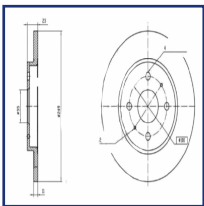

DP-0163C

Brake Disc

BYD DOLPHIN

OE

1432902600
EM2EY-3502111S

Brake Disc Thickness [mm]: 11
Brake Disc Type: Solid
Centering Diameter [mm]: 55
Fitting Position: Rear Axle
Height [mm]: 28
Minimum Thickness [mm]: 9
Number of Bores: 4
Number of mounting bores: 2
Outer Diameter [mm]: 249
Pitch Circle [mm]: 100
Surface: Painted