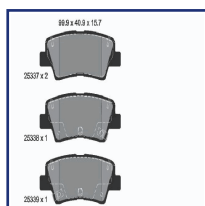

PP-H19AF

Brake Pad Set, disc brake

HYUNDAI ACCENT IV Tre volumi (RB)
HYUNDAI ACCENT Tre volumi (HC)
HYUNDAI BAYON (BC3)
HYUNDAI ELANTRA Tre volumi (AD)
HYUNDAI ELANTRA Tre volumi (MD, UD)
HYUNDAI GRANDEUR (TG)

OE

1014029389
128421336
4050008500
48413350B0
48413370D0
48413371D0

Brake System: Akebono
Height [mm]: 40,9
Thickness [mm]: 15,7
Wear Warning Contact: With acoustic wear warning
Width [mm]: 99,9
WVA Number: 25337
WVA Number: 25338
WVA Number: 25339