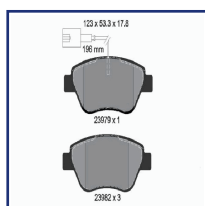

PA-0297AF

Brake Pad Set, disc brake

CITROEN NEMO Furgonato (AA_)

CITROEN NEMO Station wagon

FIAT 500 (312)

FIAT QUBO (225)

PEUGEOT BIPPER (AA_)

PEUGEOT BIPPER Tepee

OE

1636412880

425406

425407

425496

Brake System: Bosch

Height [mm]: 53,3

Number of Wear Indicators: 1

Thickness [mm]: 17,8

Wear Warning Contact: With integrated wear warning contact

Width [mm]: 122,8

WVA Number: 23979

WVA Number: 23982