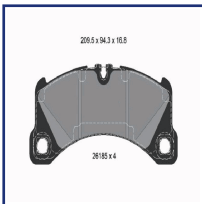

PA-9009AF

Brake Pad Set, disc brake

PORSCHE MACAN
PORSCHE PANAMERA (971)
PORSCHE PANAMERA Sport Turismo (971)

OE
95B698151A
95B698151BA
95B698151G
971698151AA

Brake System: Brembo
Height [mm]: 94,3
Thickness [mm]: 16,8
Wear Warning Contact: Prepared for wear indicator
Width [mm]: 209,5
WVA Number: 26185