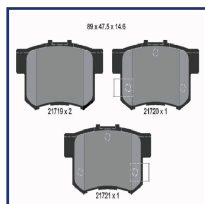

Brake System: Akebono
Height [mm]: 39,5
Thickness [mm]: 13,6
Wear Warning Contact: Not prepared for wear indicator
Width [mm]: 107,8
WVA Number: 24045

PP-421AF

Brake Pad Set, disc brake

ACURA LEGEND
ACURA LEGEND Coupe
ACURA Legend II
ACURA LEGEND II Coupe
HONDA ACCORD IV (CB)
HONDA ACCORD IV Aerodeck (CB)