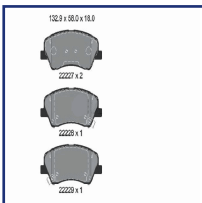

PA-H38AF

Brake Pad Set, disc brake

HYUNDAI BAYON (BC3)
HYUNDAI i20 III (BC3, BI3)
KIA RIO III Tre volumi (UB)
KIA RIO IV (YB)
KIA RIO IV Hatchback Van (YB, SC, FB)
KIA STONIC (YB)

OE
58101H8A50
58101H8A53
58101H8A55
58101H8A58
58101Q0A00

Brake System: Akebono
Height [mm]: 58
Thickness [mm]: 18
Wear Warning Contact: Incl. wear warning contact
Width [mm]: 132,7
WVA Number: 22227
WVA Number: 22228
WVA Number: 22229