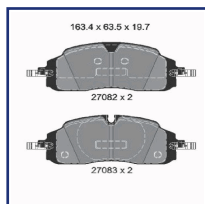

PA-0166AF

Brake Pad Set, disc brake

FORD TOURNEO CUSTOM V710 Autobus (NXN)
FORD TRANSIT CUSTOM V710 Autobus
FORD TRANSIT CUSTOM V710 Furgonato (NRN)

OE
2775877
KTPZ312K021AC

Height [mm]: 63,5
Thickness [mm]: 19,7
Width [mm]: 163,4
WVA Number: 27082
WVA Number: 27083