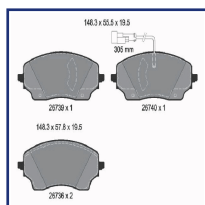

PP-0226AF

Brake Pad Set, disc brake

FIAT DUCATO Autobus (250)
FIAT DUCATO Furgonato (250)
FIAT DUCATO Pianale piatto/Telaio (250)

OE

68603420AA
77369188

Height 1 [mm]: 55,5
Height 2 [mm]: 57,8
Thickness [mm]: 19,5
Wear Warning Contact: With integrated wear warning contact
Width [mm]: 148,3
WVA Number: 26738
WVA Number: 26739
WVA Number: 26740