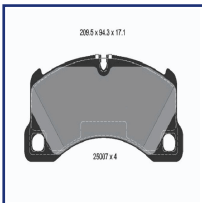

PA-9010AF

Brake Pad Set, disc brake

PORSCHE CAYENNE (9YA)
PORSCHE CAYENNE Coupe (9YB)
PORSCHE MACAN
PORSCHE MACAN (XAB)

OE
95B698151AC
95B698151AR
971698151AS
9Y0698151AB
9Y0698151AS
9Y0698151Q

Brake System: Brembo
Height [mm]: 94,3
Thickness [mm]: 17,1
Wear Warning Contact: Prepared for wear indicator
Width [mm]: 209,5
WVA Number: 25007