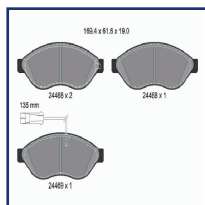

PA-0295AF

Brake Pad Set, disc brake

FIAT DUCATO Autobus (250)
FIAT DUCATO Furgonato (250)
FIAT DUCATO Pianale piatto/Telaio (250)

OE
77369119

Brake System: Brembo
Height [mm]: 61,6
Number of Wear Indicators: 1
Supplementary Article/Supplementary Info: With accessories
Thickness [mm]: 19
Wear Warning Contact: Incl. wear warning contact
Width [mm]: 169,3
WVA Number: 24468
WVA Number: 24469