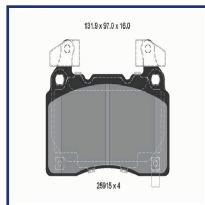

Brake system

PA-0165AF

Brake Pad Set, disc brake

CADILLAC CTS
OPEL INSIGNIA B Country Tourer (Z18)
OPEL INSIGNIA Grand Sport
OPEL INSIGNIA Sports Tourer
TESLA MODEL S

OE
22976409
3510H01ED1
3510H01ED10001
600642900B
84732488
92291022

Brake System: Brembo
Height [mm]: 97
Thickness [mm]: 16
Wear Warning Contact: With acoustic wear warning
Width [mm]: 131,9
WVA Number: 25915