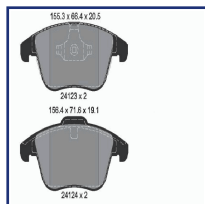

PA-L24AF

Brake Pad Set, disc brake

LAND ROVER RANGE ROVER EVOQUE (LV)
LAND ROVER RANGE ROVER EVOQUE Cabriolet
LAND ROVER RANGE ROVER EVOQUE VAN (L538)

OE

10138340
LR027309
LR134693

Brake System: Teves
Height 1 [mm]: 66,6
Height 2 [mm]: 72
Thickness [mm]: 20,5
Wear Warning Contact: Not prepared for wear indicator
Width 1 [mm]: 155,1
Width 2 [mm]: 156,3
WVA Number: 24123
WVA Number: 24124