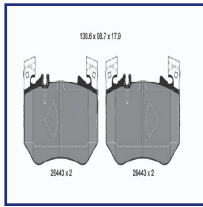

Brake system

PA-0579AF

Brake Pad Set, disc brake

MERCEDES-BENZ CLASSE E (W214)
MERCEDES-BENZ CLASSE E All-Terrain (S214)
MERCEDES-BENZ CLASSE E T-Model (S214)
MERCEDES-BENZ CLASSE S (V223)
MERCEDES-BENZ CLASSE S (W223)
MERCEDES-BENZ CLE (C236)

OE

0004200604
0004200704
0004203603
0004203703
0004213102
A0004200604

Brake System: Brembo
Height [mm]: 98,7
Thickness [mm]: 17,9
Wear Warning Contact: Prepared for wear indicator
Width [mm]: 138,6
WVA Number: 26443