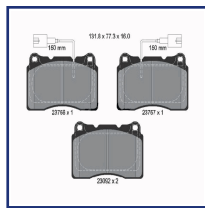

PA-0293AF

Brake Pad Set, disc brake

ALFA ROMEO GIULIETTA (940)
ALFA ROMEO GIULIETTA Furgonato (940_)

OE
77366389

Brake System: Brembo
Fitting Position: Front Axle
Height [mm]: 77,3
Number of Wear Indicators: 2
Sensor Length [mm]: 150
Thickness [mm]: 16
Wear Warning Contact: With integrated wear warning contact
Width [mm]: 131,8
WVA Number: 23092
WVA Number: 23756
WVA Number: 23757