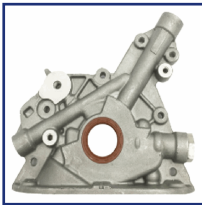

OP-00048

Oil Pump

OPEL ASTRA G 2 volumi /Coda spiovente (F48_, F08_)
OPEL ASTRA G Cabriolet (F67)
OPEL ASTRA G Coupe (F07_)
OPEL ASTRA G Station wagon (F35_)
OPEL ASTRA G Tre volumi (F69_)

OE
93172703

For OE number: 93172703
Supplementary Article/Supplementary Info 2:
With shaft oil seal

Engine Timing Control

KDK-1030

Timing Chain Kit