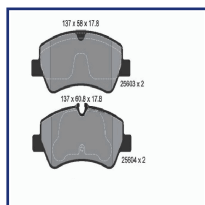

Brake System: TRW
Fitting Position: Rear Axle
Height [mm]: 48,8
Thickness [mm]: 16,9
Wear Warning Contact: Not prepared for wear indicator
Width [mm]: 106,7
WVA Number: 24496

PP-0330AF

Brake Pad Set, disc brake