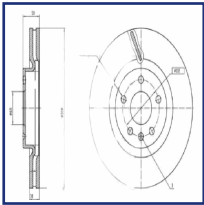

DI-0178C

Brake Disc

ALWAYS U5
ALWAYS U6

OE

861598002

Brake Disc Thickness [mm]: 30
Brake Disc Type: Vented
Centering Diameter [mm]: 65
Fitting Position: Front Axle
Height [mm]: 50
Minimum Thickness [mm]: 28
Number of Bores: 5
Number of mounting bores: 1
Outer Diameter [mm]: 314
Pitch Circle [mm]: 112
Surface: Painted