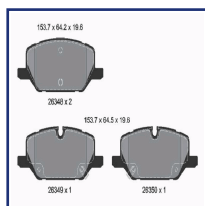

PA-0451AF

Brake Pad Set, disc brake

OPEL INSIGNIA B Country Tourer (Z18)

OPEL INSIGNIA Grand Sport

OPEL INSIGNIA Sports Tourer

OE

42794673

84782067

Brake System: Mando

Height 1 [mm]: 64,2

Height 2 [mm]: 64,5

Thickness [mm]: 19,6

Wear Warning Contact: With acoustic wear warning

Width [mm]: 153,7

WVA Number: 26348

WVA Number: 26349

WVA Number: 26350