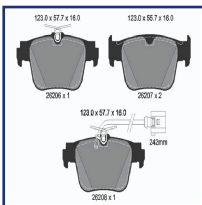

PP-0943AF

Brake Pad Set, disc brake

AUDI A3 Allstreet (8YJ)
AUDI A3 Limousine (8YS)
AUDI A3 Sportback (8YA)
CUPRA FORmentor (KM7)

OE

8Y0698451B

Brake System: ATE
Height 1 [mm]: 57,7
Height 2 [mm]: 57,7
Thickness [mm]: 16
Wear Warning Contact: Incl. wear warning contact
Width [mm]: 123
WVA Number: 26206
WVA Number: 26207
WVA Number: 26208