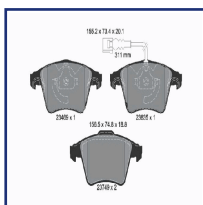

PA-9006AF

Brake Pad Set, disc brake

VW TOUAREG (7LA, 7L6, 7L7)
VW TOUAREG (7P5)

OE

7L6698151F

Brake System: Teves
Fitting Position: Front Axle
Height 1 [mm]: 73,4
Height 2 [mm]: 74,8
Number of Wear Indicators: 1
Sensor Length [mm]: 311
Thickness/Strength 1 [mm]: 20,1
Thickness/Strength 2 [mm]: 18,8
Wear Warning Contact: With integrated wear warning contact
Width 1 [mm]: 155,2
Width 2 [mm]: 156,5
WVA Number: 23469
WVA Number: 23749
WVA Number: 23835