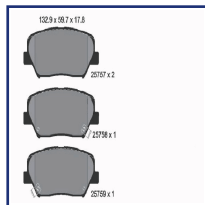

Brake System: Akebono
Height [mm]: 58
Thickness [mm]: 18
Wear Warning Contact: Incl. wear warning contact
Width [mm]: 132,7
WVA Number: 22227
WVA Number: 22228
WVA Number: 22229

Brake system

PA-H39AF

Brake Pad Set, disc brake