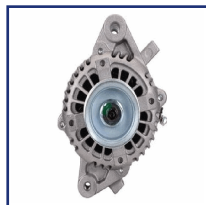

Electrics

AL240423

Alternator

TOYOTA IQ (KPJ1_, NGJ1_, KGJ1_, NUJ1_)

OE

1042108310
2706040060
2706040061

Alternator Charge Current [A]: 80
Belt Pulley [mm]: 57
Number of grooves: 5
Voltage [V]: 12