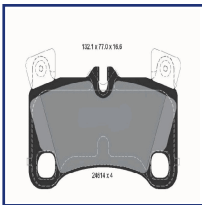

PP-0941AF

Brake Pad Set, disc brake

AUDI Q7 (4L)
AUDI Q7 Van (4LB)
PORSCHE CAYENNE (955)
VW TOUAREG (7LA, 7L6, 7L7)
VW TOUAREG (7P5)

OE

7L0698451C
7L0698451D
7L0698451E
7L0698451F
7L0698451L
95535293960

Brake System: Brembo
Fitting Position: Rear Axle
Height [mm]: 77
Thickness [mm]: 16,6
Wear Warning Contact: Prepared for wear indicator
Width [mm]: 132,1
WVA Number: 24614