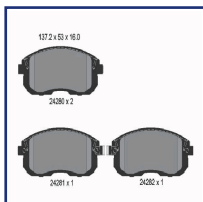

PA-830AF

Brake Pad Set, disc brake

FIAT SEDICI
NISSAN CUBE (Z12)
SUZUKI SX4 (EY, GY)
SUZUKI SX4 Tre volumi (GY)

OE

41060AU091
5581080J01
5581080J02
5581080J03
5581080J04
5581080J04000

Brake System: Hitachi
Height [mm]: 53
Supplementary Article/Supplementary Info:
With accessories
Thickness [mm]: 16
Wear Warning Contact: With acoustic wear warning
Width [mm]: 137,2
WVA Number: 24280
WVA Number: 24281
WVA Number: 24282