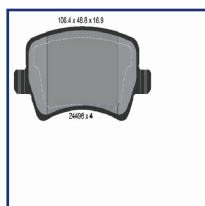

PP-0329AF

Brake Pad Set, disc brake

FORD GALAXY (WA6)
FORD GALAXY MK II VAN (WA6)
FORD S-MAX (WA6)
FORD S-MAX VAN (WA6)
LAND ROVER FREELANDER 2 (FA_)
LAND ROVER FREELANDER 2 VAN (L359)

OE

1426143
1426144
1439866
1459450
1503969
1566233

Brake System: TRW
Fitting Position: Rear Axle
Height [mm]: 48,8
Thickness [mm]: 16,9
Wear Warning Contact: Not prepared for wear indicator
Width [mm]: 106,7
WVA Number: 24496