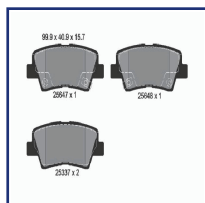

PP-H21AF

Brake Pad Set, disc brake

HYUNDAI GRANDEUR (HG)
HYUNDAI GRANDEUR (TG)
KIA OPTIMA
SSANGYONG KORANDO (C300)
SSANGYONG TIVOLI
SSANGYONG XLV Fuoristrada chiuso

OE

1014026445
106400172502
3502130140W01
3502130240W01
4050004000
48413341A0

Brake System: Akebono
Height [mm]: 40,9
Number of Wear Indicators: 2
Thickness [mm]: 15,7
Wear Warning Contact: With acoustic wear warning
Width [mm]: 99,9
WVA Number: 25337
WVA Number: 25647
WVA Number: 25648