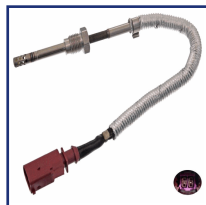

Electrics

EGT-9008

Sensor, exhaust gas temperature

AUDI A4 (8K2, B8)
AUDI A4 Allroad (8KH, B8)
AUDI A4 Avant (8K5, B8)
AUDI A5 (8T3)
AUDI A5 Cabriolet (8F7)
AUDI A5 Sportback (8TA)

OE
059906088M

Cable Length [mm]: 220
Connector Shape: D-Shape
Fitting Position: Guide Spring
Number of Poles: 2
Overall Length [mm]: 390
Shape: Straight
Socket colour: Brown