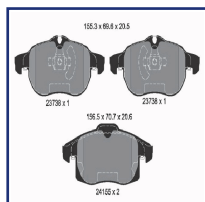

PA-0450AF

Brake Pad Set, disc brake

OPEL SIGNUM

OPEL VECTRA C

OPEL VECTRA C GTS

OPEL VECTRA C Station wagon

SAAB 9-3 (YS3F)

SAAB 9-3 Cabriolet (YS3F)

OE

128417745

1605095

1605137

93185752

93188112

Brake System: Teves

Height 1 [mm]: 69,6

Height 2 [mm]: 70,7

Thickness [mm]: 20,6

Wear Warning Contact: Prepared for wear indicator

Width 1 [mm]: 155,1

Width 2 [mm]: 156,3

WVA Number: 23738

WVA Number: 24155