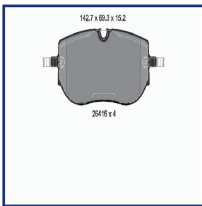

Brake System: Teves
Height 1 [mm]: 71,5
Height 2 [mm]: 66
Thickness [mm]: 20,3
Wear Warning Contact: Not prepared for wear indicator
Width [mm]: 155,1
WVA Number: 23587
WVA Number: 24696

PA-9008AF

Brake Pad Set, disc brake