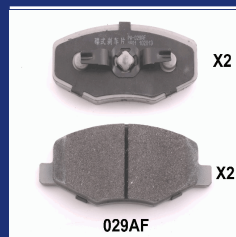

PA-029AF

Brake Pad Set, disc brake

DR DR 1				
1.0 Flex	[10-14]	1083	Flexfuel	
1.0 LPG	[10-14]	1083	Benzina	
1.3 Flex	[10-14]	1297	Flexfuel	
1.3 LPG	[10-14]	1297	GPL	
1.0	[10-14]	1083	Benzina	
1.3	[10-14]	1297	Benzina	
DR DR CITY CROSS				
1.3	[13-16]	1297		

OE
S21-6GN3501080
S216GN3501080

Fitting Position: Front Axle